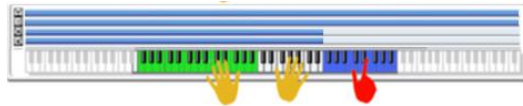

018 ENDLESS MEADOWS	
Combi Category:	LeadSplit
Style Category:	World
Tempo:	120 bpm
Drum Track	P173 R&B 4 [HipHop]

KARMA Module	A	B	C	D
NR:	1958	1889	1175	146
GE Name:	Afro Toms [Acoustic Kits]	Finger Snap [Orig Perc Kit]	FastVeloNote	Tempo Env 1
Category:	Drum	Drum	Bass Pattern	Arpeggio

SLIDER 1	Rhythm Swing %
SLIDER 2	Randomize/Improvise
SLIDER 3	Duration Control
SLIDER 4	Velocity Accents
SLIDER 5	Alternate Drum Map
SLIDER 6	Velocity Level [1]
SLIDER 7	Velocity Level [2]
SLIDER 8	Velocity Level [3]

SW 1	Module Run [1]
SW 2	Module Run [2]
SW 3	Module Run [3]
SW 4	Bend On/Off
SW 5	Alternate DrumMap On/Off
SW 6	Octave [3]
SW 7	Octave [4]
SW 8	Note Voicing

019 HAVE FUN WITH ME	
Combi Category:	Keyboard
Style Category:	Pop/Funk
Tempo:	088 bpm
Drum Track	P272 FusionSamba1 102bpm [All]