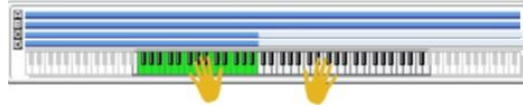

015 BEE FEVER	
Combi Category:	Keyboard
Style Category:	Pop
Tempo:	096 bpm
Drum Track	P002 Pop & Ballad 2 [All]

	A	B	C	D
KARMA Module NR:	U-Co89	U-Co14	U-Co83	U-Co82
GE Name:	SoP Drum DANCE 18	Sop FUNKY GUITAR CHORD 1	SoP Bass 25	SoP Guitar Strumming 4
Category:	Drum	Chord Rhythmic	Bass Pattern	Strumming

SLIDER 1	Rhythm Swing %
SLIDER 2	Rhythm Complexity
SLIDER 3	Duration Control
SLIDER 4	Velocity Accents
SLIDER 5	Alternate Drum Map
SLIDER 6	Repeat Repetitions
SLIDER 7	Repeat Rhythm Value
SLIDER 8	Repeat Transpose

SW 1	Module Run [1]
SW 2	Module Run [2]
SW 3	Module Run [3]
SW 4	Module Run [4]
SW 5	Alternate DrumMap On/Off
SW 6	Note Transpose
SW 7	Fill
SW 8	Rhythm Pattern

016 CHANGE THE LEAD	
Combi Category:	Synth
Style Category:	Electronic
Tempo:	130 bpm
Drum Track	P512 Disco 1 [Dance]