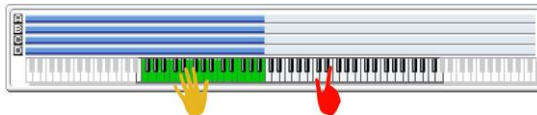

KARMA Module				
NR:	U-Co76	1145	2135	U-Co98
GE Name:	SoP Drum 17	Bass Pump	WS Shy GirlBot	SoP seq ARP 8
Category:	Drum	Bass Pattern	Wavesequene	Arpeggio

SLIDER 1	Rhythm Swing %
SLIDER 2	Rhythm Complexity
SLIDER 3	Duration Control
SLIDER 4	Velocity Accents
SLIDER 5	Alternate Drum Map
SLIDER 6	Rhythm Multiplier
SLIDER 7	Velocity Accents [2]
SLIDER 8	Velocity Accents [3]

SW 1	Module Run [1]
SW 2	Module Run [2]
SW 3	Module Run [3]
SW 4	Module Run [4]
SW 5	Alternate DrumMap On/Off
SW 6	Octave [2]
SW 7	Octave [3]
SW 8	Octave [4]

026 TRANS-VISION	
Combi Category:	Synth
Style Category:	Trance/Dance
Tempo:	155 bpm
Drum Track	P682 Tekno Boy 3 [All]