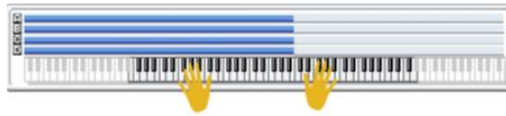

030 ORIENTAL SPRING	
Combi Category:	World
Style Category:	World
Tempo:	o60 bpm
Drum Track	P293 Latin 7 [All]

KARMA Module	A	B	C	D
NR:	1929	2069	U-Co28	102
GE Name:	Shuffle Perc 1 [Orig Perc Kit]	Darker	SoP SYNTH TECHNO PICK 3	LongGliss-Abs
Category:	Drum	Arpeggio	Pick	Arpeggio

SLIDER 1	Rhythm Swing %
SLIDER 2	Rhythm Complexity
SLIDER 3	Duration Control
SLIDER 4	Velocity Accents
SLIDER 5	Alternate Drum Map
SLIDER 6	Velocity Accents [1]
SLIDER 7	Velocity Accents [2]
SLIDER 8	Velocity Accents [3]

SW 1	Module Run [1]
SW 2	Module Run [2]
SW 3	Module Run [3]
SW 4	Module Run [4]
SW 5	Alternate DrumMap On/Off
SW 6	Octave [2]
SW 7	Octave [3]
SW 8	Octave [4]

031 SUMMER BREEZE	
Combi Category:	LeadSplit
Style Category:	Pop/Rock
Tempo:	o84 bpm
Drum Track	P206 8th Pop Rock [All]