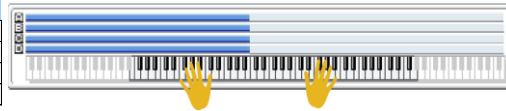

KARMA Module	A	B	C	D
NR:	930	1286	U-Co72	U-C100
GE Name:	SingleCoil+Piezo	16 Beat 2 [All Kits]	SoP PIANO/GUITAR CHORD	SoP Bass 29
Category:	Strumming	Drum	Chord Rhythmic	Bass Pattern

SLIDER 1	Rhythm Swing %
SLIDER 2	Rhythm Syncopatn.[1]
SLIDER 3	Duration Control
SLIDER 4	Velocity Accents
SLIDER 5	Alternate Drum Map
SLIDER 6	Velocity Level [1]
SLIDER 7	Velocity Level [2]
SLIDER 8	Velocity Level [3]

SW 1	Module Run [1]
SW 2	Module Run [2]
SW 3	Module Run [3]
SW 4	Module Run [4]
SW 5	Alternate DrumMap On/Off
SW 6	Note Voicing
SW 7	Rhythm Multiplier
SW 8	Time Signature