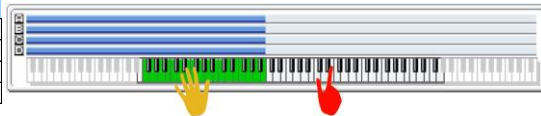

KARMA Module	A	B	C	D
NR:	U-Co71	U-Co66	U-Co52	166
GE Name:	SoP Drum 16	SoP Bass 22	SoP EURO ARP 2	Clarinet Riff
Category:	Drum	Bass Pattern	Arpeggio	Melodic

SLIDER 1	Rhythm Swing %
SLIDER 2	Rhythm Complexity
SLIDER 3	Duration Control
SLIDER 4	Velocity Accents
SLIDER 5	Rhythm Multiplier
SLIDER 6	Note Range Top
SLIDER 7	Pan Width [1]
SLIDER 8	Alternate Drum Map

SW 1	Module Run [1]
SW 2	Module Run [2]
SW 3	Module Run [3]
SW 4	Module Run [4]
SW 5	Alternate DrumMap On/Off
SW 6	Octave [2]
SW 7	Octave [3]
SW 8	Octave [4]

002 LUCKY ME	
Combi Category:	Keyboard
Style Category:	Pop/Funk
Tempo:	120 bpm
Drum Track	P224 8 Beat 2-5 (All)