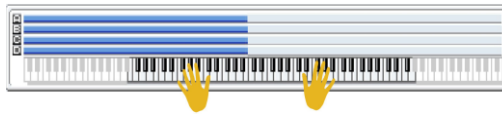

KARMA Module	A	B	C	D
NR:	U-Co68	U-Co92	U-Co66	U-Co74
GE Name:	SoP Drum 15	SoP Guitar Strumming 9	SoP Bass 22	SoP Staccato Synth
Category:	Drum	Strumming	Bass Pattern	Chord Rhythmic

SLIDER 1	Rhythm Swing %
SLIDER 2	Note Pattern
SLIDER 3	Note Randomize
SLIDER 4	Note Randomize
SLIDER 5	Alternate Drum Map
SLIDER 6	Kick/Snare Level
SLIDER 7	HiHats/Cym Level
SLIDER 8	Percussion Level

SW 1	Module Run [1]
SW 2	Module Run [2]
SW 3	Module Run [3]
SW 4	Module Run [4]
SW 5	Alternate DrumMap On/Off
SW 6	Repeat Repetitions
SW 7	Note Transpose
SW 8	Time Signature