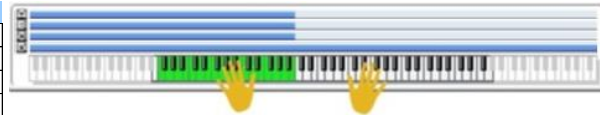

KARMA Module	A	B	C	D
NR:	1999	U-A001	1116	1997
GE Name:	Vintage Synth Arp WS	Rough Rider	Smooth Bass	Sparse Notes WS
Category:	Wavesequene	Arpeggio	Bass Pattern	Wavesequene

SLIDER 1	Rhythm Swing %
SLIDER 2	Note Pattern
SLIDER 3	Note Randomize
SLIDER 4	Note Randomize
SLIDER 5	Alternate Drum Map
SLIDER 6	Kick/Snare Level
SLIDER 7	HiHats/Cym Level
SLIDER 8	Percussion Level

SW 1	Module Run [1]
SW 2	Module Run [2]
SW 3	Module Run [3]
SW 4	Module Run [4]
SW 5	Alternate DrumMap On/Off
SW 6	Repeat Repetitions
SW 7	Note Transpose
SW 8	Time Signature

056 REFLECTION	
Combi Category:	Motion Synth
Style Category:	Ambient
Tempo:	084 bpm
Drum Track:	P109 Heavy Rock B [RockAmbi]