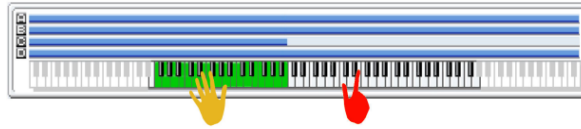

051 WAITING FOR THE SUNSET	
Combi Category:	LeadSplit
Style Category:	World
Tempo:	086 bpm
Drum Track	P360 Tango Live [Orch]

KARMA Module	A	B	C	D
NR:	1317	U-Co35	U-Co37	655
GE Name:	In The Pocket [All Kits]	SoP 160 DRUM 11	SoP BASS fullon 14	Arctic Voices 2
Category:	Drum	Drum	Bass Pattern	Chord Rhythmic

SLIDER 1	Rhythm Swing %
SLIDER 2	Rhythm Complexity
SLIDER 3	Duration Control
SLIDER 4	Velocity Accents
SLIDER 5	Alternate Drum Map
SLIDER 6	Alternate Drum Map
SLIDER 7	Percussion Pattern
SLIDER 8	Repeat Transpose

SW 1	Module Run [1]
SW 2	Module Run [2]
SW 3	Module Run [3]
SW 4	Module Run [4]
SW 5	Alternate DrumMap On/Off
SW 6	Alternate DrumMap On/Off
SW 7	Octave [3]
SW 8	Rhythm Multiplier [1]

052 SAMBA PLAY	
Combi Category:	Keyboard
Style Category:	Pop
Tempo:	056 bpm
Drum Track	P294 Latin 8 [All]