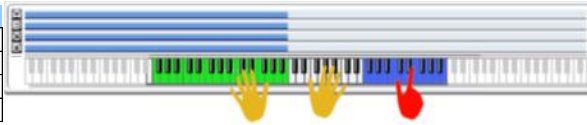

KARMA Module	A	B	C	D
NR:	1509	U-Co47	U-Co50	0160
GE Name:	AcidJazzFunk [All Kits]	SoP change Vocoder WS	SoP Techno Bass 17	Aromatherapy Gone Awry
Category:	Drum	Wavesequence	Bass Pattern	Melodic

SLIDER 1	Rhythm Swing %
SLIDER 2	Note Pattern
SLIDER 3	Note Randomize
SLIDER 4	Note Randomize
SLIDER 5	Alternate Drum Map
SLIDER 6	Kick/Snare Level
SLIDER 7	HiHats/Cym Level
SLIDER 8	Percussion Level

SW 1	Module Run [1]
SW 2	Module Run [2]
SW 3	Module Run [3]
SW 4	Module Run [4]
SW 5	Alternate DrumMap On/Off
SW 6	Repeat Repetitions
SW 7	Note Transpose
SW 8	Vel. Env. Latch Mode