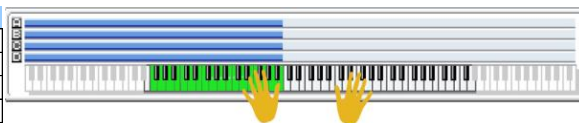

KARMA Module	A	B	C	D
NR:	1002	U-Co27	U-Co07	U-Co30
GE Name:	Dist Guitar	SoP DRUM 9	SoP Chord Rhythmic 1	SoP BASS 12
Category:	Pick	Drum	Chord Rhythmic	Bass Pattern

SLIDER 1	Rhythm Swing %
SLIDER 2	Rhythm Pattern [1]
SLIDER 3	Duration Control
SLIDER 4	Velocity Accents
SLIDER 5	Alternate Drum Map
SLIDER 6	Velocity Level [1]
SLIDER 7	Velocity Level [2]
SLIDER 8	Velocity Level [3]

SW 1	Module Run [1]
SW 2	Module Run [2]
SW 3	Module Run [3]
SW 4	Module Run [4]
SW 5	Alternate DrumMap On/Off
SW 6	Note Voicing
SW 7	Rhythm Multiplier
SW 8	Time Signature

005 SPACE AROUND	
Combi Category:	Motion Synth
Style Category:	Ambient
Tempo:	100 bpm
Drum Track	P020 Funk constant [All]