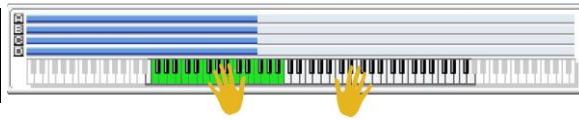

015 ORGAN ROCK	
Combi Category:	Organ
Style Category:	Pop Rock
Tempo:	120 bpm
Drum Track:	Pos5 Ballad 2 77bpm [All]

KARMA Module	A	B	C	D
NR:	1336	U-A027	1217	1999
GE Name:	Riderock [Acoustic Kits]	Via VPM	Snaky Synth-Bass	Vintage Synth Arp WS
Category:	Drum	Arpeggio	Bass Pattern	Wavesequence

SLIDER 1	Rhythm Swing %
SLIDER 2	Rhythm Complexity
SLIDER 3	Duration Control
SLIDER 4	Velocity Accents
SLIDER 5	Rhythm Multiplier
SLIDER 6	Alternate Drum Map
SLIDER 7	Waveform Select
SLIDER 8	Chord Size/Density

SW 1	Module Run [1]
SW 2	Module Run [2]
SW 3	Module Run [3]
SW 4	Module Run [4]
SW 5	Alternate DrumMap On/Off
SW 6	Octave [2]
SW 7	Octave [3]
SW 8	Octave [4]

016 MEMORY	
Combi Category:	LeadSplit
Style Category:	Ambient
Tempo:	o80 bpm
Drum Track:	P23o 16 Beat 1 114bpm [All]