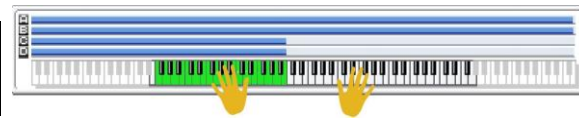

KARMA Module	A	B	C	D
NR:	U-Co24	U-Co03	U-Co25	U-Co31
GE Name:	SoP Tech DRUM 8	SoP DRUM 2	SoP SYHTH BASS 9	oP PIANO CHORD RHYTHMIC
Category:	Drum	Drum	Bass Pattern	Chord Rhythmic

SLIDER 1	Rhythm Swing %
SLIDER 2	Note Pattern
SLIDER 3	Note Randomize
SLIDER 4	Note Randomize
SLIDER 5	Note Transpose
SLIDER 6	Note Transpose
SLIDER 7	Velocity Level [1]
SLIDER 8	Velocity Level [1]

SW 1	Module Run [1]
SW 2	Module Run [2]
SW 3	Module Run [3]
SW 4	Module Run [4]
SW 5	Rhythm Multiplier
SW 6	Rhythm Multiplier
SW 7	Repeat Repetitions
SW 8	Bend On/Off

017 MOTION LEAD	
Combi Category:	LeadSplit
Style Category:	Ambient
Tempo:	122 bpm
Drum Track:	P686 Dreaming [Dance]