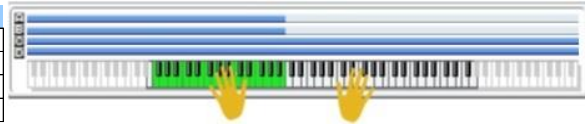

KARMA Module	A	B	C	D
NR:	958	U-Co61	U-Co09	U-Co50
GE Name:	Pick & Strum	SoP seq ARP 4	SoP DRUM ROCK 4	SoP Techno BASS 17
Category:	Strumming	Arpeggio	Drum	Bass Pattern

SLIDER 1	Rhythm Swing %
SLIDER 2	Note Pattern
SLIDER 3	Duration Control
SLIDER 4	Note Randomize
SLIDER 5	Alternate Drum Map
SLIDER 6	Velocity Level [3]
SLIDER 7	Kick/Snare Level
SLIDER 8	HiHats/Cym Level

SW 1	Module Run [1]
SW 2	Module Run [2]
SW 3	Module Run [3]
SW 4	Bend On/Off
SW 5	Alternate DrumMap On/Off
SW 6	Rhythm Multiplier
SW 7	Rhythm Multiplier
SW 8	Note Randomize