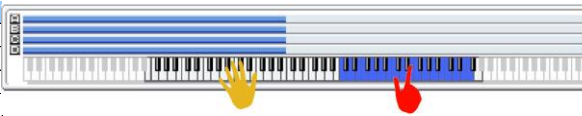

KARMA Module	A	B	C	D
NR:	U-Co28	1618	U-Co29	U-Co25
GE Name:	SoP SYNTH TECHNO PICK 3	ElectroFreestyle [Dance Kits]	SoP BASS 11	SoP SYNTH BASS 9
Category:	Pick	Drum	Bass Pattern	Bass Pattern

SLIDER 1	Rhythm Swing %
SLIDER 2	Rhythm Pattern [1]
SLIDER 3	Duration Control
SLIDER 4	Velocity Accents
SLIDER 5	Rhythm Randomize
SLIDER 6	Velocity Pattern
SLIDER 7	Pattern Select [1]
SLIDER 8	Pattern Select [2]

SW 1	Module Run [1]
SW 2	Module Run [2]
SW 3	Module Run [3]
SW 4	Module Run [4]
SW 5	Octave [1]
SW 6	Alternate DrumMap On/Off
SW 7	Octave [3]
SW 8	Pattern Randomize[1]