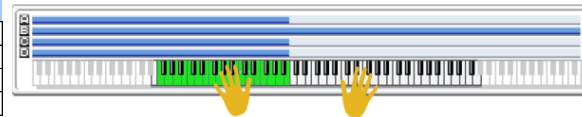

KARMA Module	A	B	C	D
NR:	1009	U-Co09	1031	U-Co08
GE Name:	Floyd-esque	SoP DRUM ROCK 4	StrumPick	SoP BASS 3
Category:	Pick	Drum	Pick	Bass Pattern

SLIDER 1	Rhythm Swing %
SLIDER 2	Rhythm Pattern [1]
SLIDER 3	Duration Control
SLIDER 4	Velocity Accents
SLIDER 5	Alternate Drum Map
SLIDER 6	Velocity Level [1]
SLIDER 7	Velocity Level [2]
SLIDER 8	Velocity Level [3]

SW 1	Module Run [1]
SW 2	Module Run [2]
SW 3	Module Run [3]
SW 4	Module Run [4]
SW 5	Alternate DrumMap On/Off
SW 6	Note Voicing
SW 7	Rhythm Multiplier
SW 8	Time Signature

023 BAD LEAD	
Combi Category:	LeadSplit
Style Category:	Techno / Trance
Tempo:	144 bpm
Drum Track	P550 DirtGrind [Tricki]