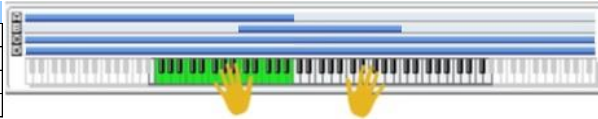

KARMA Module	A	B	C	D
NR:	1007	727	1575	0
GE Name:	Express Gtr 4	Pad Holder	Downtempo 8 [All Kits]	Arp Model 01 Up/Dn
Category:	Pick	Chord Rhythmic	Drum	Arpeggio

SLIDER 1	Rhythm Swing %
SLIDER 2	Rhythm Randomize
SLIDER 3	Duration % (Gate)
SLIDER 4	Velocity Accents
SLIDER 5	Note Range
SLIDER 6	Bend Start %
SLIDER 7	Repeat Repetitions
SLIDER 8	Repeat Transpose

SW 1	Module Run [1]
SW 2	Module Run [2]
SW 3	Module Run [3]
SW 4	Note Latch On/Off
SW 5	Octave [1]
SW 6	Octave [2]
SW 7	Keyboard Thru [1]
SW 8	Keyboard Thru [2]

038 LASER CUT	
Combi Category:	LeadSplit
Style Category:	Techno / Trance
Tempo:	140 bpm
Drum Track:	P430 Tribal Techno [Trance]