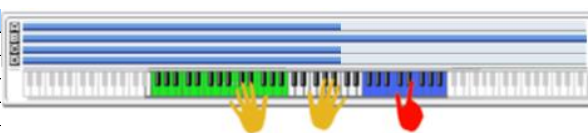

KARMA Module	A	B	C	D
NR:	1275	1781	296	1201
GE Name:	Cosmology	Trip House [All Kits]	Syn Santur	Open Funk 1
Category:	Gated	Drum	Melodic	Bass Pattern

SLIDER 1	Rhythm Swing %
SLIDER 2	Rhythm Pattern [1]
SLIDER 3	Duration Control
SLIDER 4	Velocity Accents
SLIDER 5	Alternate Drum Map
SLIDER 6	Velocity Level [1]
SLIDER 7	Velocity Level [2]
SLIDER 8	Velocity Level [3]

SW 1	Module Run [1]
SW 2	Module Run [2]
SW 3	Module Run [3]
SW 4	Module Run [4]
SW 5	Alternate DrumMap On/Off
SW 6	Note Voicing
SW 7	Rhythm Multiplier
SW 8	Time Signature