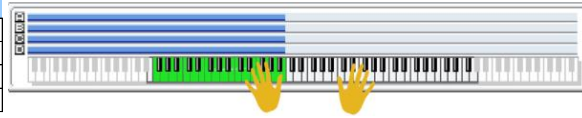

021 WAVES AND SAX	
Combi Category:	LeadSplit
Style Category:	New Age
Tempo:	098 bpm
Drum Track	P188 Simple Swing [Jazz]

KARMA Module	A	B	C	D
NR:	U-Co05	0000	U-Co18	U-Co03
GE Name:	SoP ARP PAD 1	Arp Model 01 Up/Dn	SoP BASS 7	SoP DRUM 2
Category:	Arpeggio	Arpeggio	Bass Pattern	Drum

SLIDER 1	Rhythm Swing %
SLIDER 2	Rhythm Complexity
SLIDER 3	Duration Control
SLIDER 4	Velocity Accents
SLIDER 5	Kick/Snare Level
SLIDER 6	HiHats/Cym Level
SLIDER 7	Percussion Level
SLIDER 8	Alternate Drum Map

SW 1	Module Run [1]
SW 2	Module Run [2]
SW 3	Module Run [3]
SW 4	Module Run [4]
SW 5	Octave [1]
SW 6	Octave [2]
SW 7	Fill
SW 8	Alternate DrumMap On/Off

022 HIGH LEVEL GUITAR	
Combi Category:	LeadSplit
Style Category:	Rock
Tempo:	100 bpm
Drum Track	P686 Dreaming [Dance]