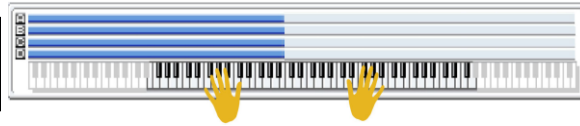

033 THE SECOND STEP	
Combi Category:	Pads/Vocal
Style Category:	Jazz/Ambient
Tempo:	116 bpm
Drum Track	P243 16 Beat 7-5 104bpm [All]

KARMA Module	A	B	C	D
NR:	1295	238	U-Co50	2006
GE Name:	6/4 Calming Groove [All Kits]	Baroquen	SoP Techno Bass 17	Multi instrument WS
Category:	Drum	Melodic	Bass Pattern	Wavesequene

SLIDER 1	Rhythm Swing %
SLIDER 2	Note Pattern
SLIDER 3	Note Randomize
SLIDER 4	Note Randomize
SLIDER 5	Alternate Drum Map
SLIDER 6	Kick/Snare Level
SLIDER 7	HiHats/Cym Level
SLIDER 8	Percussion Level

SW 1	Module Run [1]
SW 2	Module Run [2]
SW 3	Module Run [3]
SW 4	Module Run [4]
SW 5	Alternate DrumMap On/Off
SW 6	Repeat Repetitions
SW 7	Note Transpose
SW 8	Time Signature

034 SHARP GAME	
Combi Category:	LeadSplit
Style Category:	Rock
Tempo:	090 bpm
Drum Track	P256 Funky 16th 1 [All]