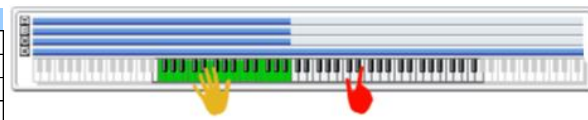

KARMA Module	A	B	C	D
NR:	1615	1186	878	18
GE Name:	Electro 3 [All Kits]	Groove Analog 02	TranceComp 2	Arp Model 19 DurEnv
Category:	Drum	Bass Pattern	Chord Rhythmic	Arpeggio

SLIDER 1	Rhythm Swing %
SLIDER 2	Time Signature
SLIDER 3	Duration Control
SLIDER 4	Velocity Accents
SLIDER 5	Alternate Drum Map
SLIDER 6	Pattern Select [1]
SLIDER 7	Pattern Select [2]
SLIDER 8	Pattern Select [3]

SW 1	Module Run [1]
SW 2	Module Run [2]
SW 3	Module Run [3]
SW 4	Module Run [4]
SW 5	Alternate DrumMap On/Off
SW 6	Pattern On/Off [1]
SW 7	Octave [3]
SW 8	Octave [4]

062 FIGHT	
Combi Category:	Synth
Style Category:	Electro/Pop
Tempo:	100 bpm
Drum Track	Po67 Half Time 1 [All]