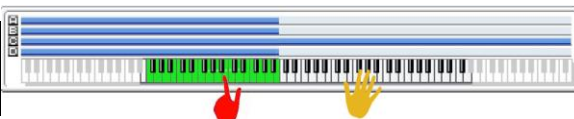

KARMA Module	A	B	C	D
NR:	1314	1323	0131	0873
GE Name:	Hard Knock 1 [Dance Kits]	New Raw Groove [Dance Kits]	Psychedelic Pad Mover	Tagadah Orch. 1
Category:	Drum	Drum	Arpeggio	Chord Rhythmic

SLIDER 1	Rhythm Swing %
SLIDER 2	Rhythm Complexity
SLIDER 3	Duration Control
SLIDER 4	Velocity Accents
SLIDER 5	Percussion Pattern [1]
SLIDER 6	Percussion Pattern [2]
SLIDER 7	Rhythm Multiplier
SLIDER 8	Pattern Select

SW 1	Module Run [1]
SW 2	Module Run [2]
SW 3	Module Run [3]
SW 4	Module Run [4]
SW 5	Alternate DrumMap On/Off
SW 6	Alternate DrumMap On/Off
SW 7	Octave [3]
SW 8	Octave [4]