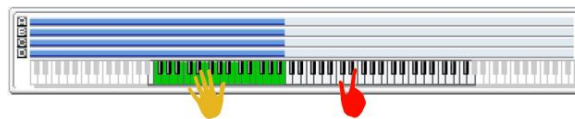

KARMA Module	A	B	C	D
NR:	U-Co31	1369	U-Co11	1998
GE Name:	SoP PIANO CHORD RHYTHMIC 3	Brush Swirl [Jazz Brush Kit]	SoP FUNKY BASS 4	Trance WS
Category:	Chord Rhythmic	Drum	Bass Pattern	Wavesequence

SLIDER 1	Rhythm Swing %
SLIDER 2	Rhythm Multiplier
SLIDER 3	Duration Control
SLIDER 4	Velocity Accents
SLIDER 5	Rhythm Pattern
SLIDER 6	Note Pattern
SLIDER 7	Waveform Select
SLIDER 8	WaveSeq Randomize

SW 1	Module Run [1]
SW 2	Module Run [2]
SW 3	Module Run [3]
SW 4	Module Run [4]
SW 5	Octave [1]
SW 6	Alternate DrumMap On/Off
SW 7	Octave [3]
SW 8	Octave [4]