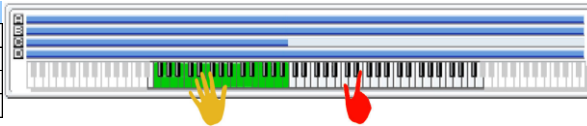

KARMA Module	A	B	C	D
NR:	1551	U-Co09	1164	0655
GE Name:	Classic DnB [Dance Kits]	SoP DRUM ROCK 4	Duration Bass	Arctic Voices 2
Category:	Drum	Drum	Bass Pattern	Chord Rhythmic

SLIDER 1	Rhythm Swing %
SLIDER 2	Rhythm Complexity
SLIDER 3	Duration Control
SLIDER 4	Velocity Accents
SLIDER 5	Alternate Drum Map
SLIDER 6	Alternate Drum Map
SLIDER 7	Percussion Pattern
SLIDER 8	Repeat Transpose

SW 1	Module Run [1]
SW 2	Module Run [2]
SW 3	Module Run [3]
SW 4	Module Run [4]
SW 5	Alternate DrumMap On/Off
SW 6	Alternate DrumMap On/Off
SW 7	Octave [3]
SW 8	Rhythm Multiplier [1]

032 AN UNDERGROUND CAVERN	
Combi Category:	Motion Synth
Style Category:	Film
Tempo:	076 bpm
Drum Track	P539 Breakbeat 6 [Tricki]