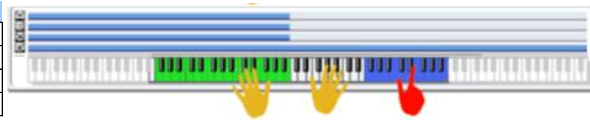

036 CLOSED IN GLASS	
Combi Category:	Pads/Vocal
Style Category:	Ambient
Tempo:	112 bpm
Drum Track:	P650 Homies Coming [All]

KARMA Module	A	B	C	D
NR:	1393	1995	U-C036	176
GE Name:	Downtempo 1 [All Kits]	Root 'n' Flute WS	SoP BASS Nutrans 13	Flute Riff (Bar 1)
Category:	Drum	Wavesequene	Bass Pattern	Melodic

SLIDER 1	Rhythm Swing %
SLIDER 2	Note Transpose
SLIDER 3	Duration Control
SLIDER 4	Velocity Accents
SLIDER 5	Alternate DrumMap On/Off
SLIDER 6	FX/Ctrl Pattern
SLIDER 7	FX/Ctrl Pattern
SLIDER 8	Rhythm Multiplier

SW 1	Module Run [1]
SW 2	Module Run [2]
SW 3	Module Run [3]
SW 4	Rhythm Multiplier
SW 5	Alternate DrumMap On/Off
SW 6	Octave [2]
SW 7	Octave [3]
SW 8	Octave [4]

037 A DAY AWAY	
Combi Category:	LeadSplit
Style Category:	Jazz/Ambient
Tempo:	114 bpm
Drum Track:	P544 Breakbeat 11 [Trick]