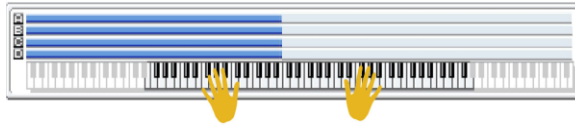

030 TRUE ME	
Combi Category:	Keyboard
Style Category:	Pop
Tempo:	144 bpm
Drum Track	P686 Dreaming [Dance]

KARMA Module	A	B	C	D
NR:	0184	U-Co22	U-Co30	U-Co25
GE Name:	Lil Melodies	SoP BEAT DANCE DRUM 6	SoP BASS 12	SoP SYNTH BASS 9
Category:	Melodic	Drum	Bass Pattern	Bass Pattern

SLIDER 1	Rhythm Swing %
SLIDER 2	Rhythm Pattern [1]
SLIDER 3	Duration Control
SLIDER 4	Velocity Accents
SLIDER 5	Alternate Drum Map
SLIDER 6	Velocity Level [1]
SLIDER 7	Velocity Level [2]
SLIDER 8	Velocity Level [3]

SW 1	Module Run [1]
SW 2	Module Run [2]
SW 3	Module Run [3]
SW 4	Module Run [4]
SW 5	Alternate DrumMap On/Off
SW 6	Note Voicing
SW 7	Rhythm Multiplier
SW 8	Time Signature

031 LITTLE GHOST	
Combi Category:	LeadSplit
Style Category:	Electro
Tempo:	080 bpm
Drum Track	P382 Breakbeat 3 [BrzPrc]