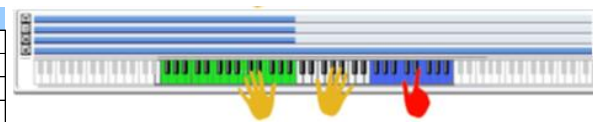

KARMA Module	A	B	C	D
NR:	1507	U-Co45	U-Co48	644
GE Name:	80'sMachineGroove [Dance Kits]	SoP MELODIC 1	SoP Trance WS	8th Chunk
Category:	Drum	Melodic	Wavesequence	Chord Rhythmic

SLIDER 1	Rhythm Swing %
SLIDER 2	Note Pattern
SLIDER 3	Note Randomize
SLIDER 4	Note Randomize
SLIDER 5	Alternate Drum Map
SLIDER 6	Kick/Snare Level
SLIDER 7	HiHats/Cym Level
SLIDER 8	Percussion Level

SW 1	Module Run [1]
SW 2	Module Run [2]
SW 3	Module Run [3]
SW 4	Module Run [4]
SW 5	Alternate DrumMap On/Off
SW 6	Repeat Repetitions
SW 7	Note Transpose
SW 8	Time Signature