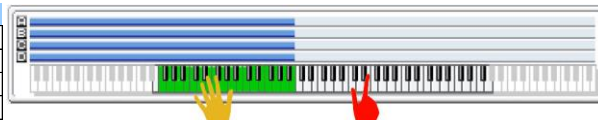

KARMA Module	A	B	C	D
NR:	717	1689	U-C036	U-A025
GE Name:	MalletGame 09	Minimal 1 [All Kits]	SoP BASS Nutrans 13	Confrontation Synth
Category:	Chord Rhythmic	Drum	Bass Pattern	Arpeggio

SLIDER 1	Rhythm Swing %
SLIDER 2	Rhythm Complexity
SLIDER 3	Duration Control
SLIDER 4	Velocity Accents
SLIDER 5	Rhythm Randomize
SLIDER 6	Velocity Pattern
SLIDER 7	Pattern Select [1]
SLIDER 8	Pattern Select [2]

SW 1	Module Run [1]
SW 2	Module Run [2]
SW 3	Module Run [3]
SW 4	Module Run [4]
SW 5	Octave [1]
SW 6	Alternate DrumMap On/Off
SW 7	Octave [3]
SW 8	Arp<->Gated<->Fixed