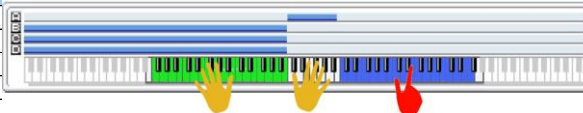

KARMA Module	A	B	C	D
NR:	2000	U-C003	U-C005	1045
GE Name:	WS Random	SoP DRUM 2	SoP ARP PAD 1	HipHop Bass 2
Category:	WaveSequence	Drum	Arpeggio	Bass Pattern

SLIDER 1	Rhythm Swing %
SLIDER 2	Rhythm Pattern [1]
SLIDER 3	Duration Control
SLIDER 4	Velocity Accents
SLIDER 5	Alternate Drum Map
SLIDER 6	Velocity Level [1]
SLIDER 7	Velocity Level [2]
SLIDER 8	Velocity Level [3]

SW 1	Module Run [1]
SW 2	Module Run [2]
SW 3	Module Run [3]
SW 4	Module Run [4]
SW 5	Alternate DrumMap On/Off
SW 6	Note Voicing
SW 7	Rhythm Multiplier
SW 8	Time Signature

029 SAVANNA	
Combi Category:	World
Style Category:	Ambient
Tempo:	085 bpm
Drum Track:	P543 Breakbeat 10 [Trick]