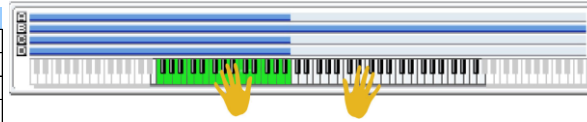

003 ACOUSTIC FUNKY	
Combi Category:	Keyboard
Style Category:	Funky
Tempo:	130 bpm
Drum Track	P534 Classic D'n'B [Dance]

KARMA Module	A	B	C	D
NR:	U-Co14	U-Co12	0999	U-Co13
GE Name:	SoP Funky Git Chord 1	SoP Funky DRUM 5	CleanMute Guitar	SoP Funky BASS 5
Category:	Chord Rhythmic	Drum	Pick	Bass Pattern

SLIDER 1	Rhythm Swing %
SLIDER 2	Rhythm Pattern [1]
SLIDER 3	Duration Control
SLIDER 4	Velocity Accents
SLIDER 5	Alternate Drum Map
SLIDER 6	Velocity Level [1]
SLIDER 7	Velocity Level [2]
SLIDER 8	Velocity Level [3]

SW 1	Module Run [1]
SW 2	Module Run [2]
SW 3	Module Run [3]
SW 4	Module Run [4]
SW 5	Alternate DrumMap On/Off
SW 6	Note Voicing
SW 7	Rhythm Multiplier
SW 8	Toms/Fill Level

004 THE DREAM OF ROCK	
Combi Category:	LeadSplit
Style Category:	Rock
Tempo:	120 bpm
Drum Track	P686 Dreaming [Dance]