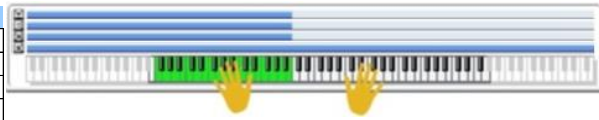

060 IN THE POURING RAIN	
Combi Category:	Pads/Vocal
Style Category:	Jazz/Ambient
Tempo:	120 bpm
Drum Track	P243 16 Beat 7-5 104bpm [All]

KARMA Module	A	B	C	D
NR:	1295	198	1252	1997
GE Name:	6/4 Calming Groove [All Kits]	Pizz.SlowNotes	TranceBossa	Sparse Notes WS
Category:	Drum	Melodic	Bass Pattern	Wavesequence

SLIDER 1	Rhythm Swing %
SLIDER 2	Note Pattern
SLIDER 3	Note Randomize
SLIDER 4	Note Randomize
SLIDER 5	Alternate Drum Map
SLIDER 6	Kick/Snare Level
SLIDER 7	HiHats/Cym Level
SLIDER 8	Percussion Level

SW 1	Module Run [1]
SW 2	Module Run [2]
SW 3	Module Run [3]
SW 4	Module Run [4]
SW 5	Alternate DrumMap On/Off
SW 6	Repeat Repetitions
SW 7	Note Transpose
SW 8	Time Signature

061 SLOW ELECTRO	
Combi Category:	Pads/Vocal
Style Category:	Electro
Tempo:	080 bpm
Drum Track	P460 4thFloor Kik+Ht5 [Dance]