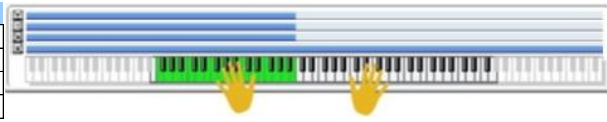

048 DEEP IN THE WATER	
Combi Category:	LeadSplit
Style Category:	Electronic/Ambient
Tempo:	071 bpm
Drum Track:	?

KARMA Module	A	B	C	D
NR:	U-Co58	U-Co30	0577	U-Co50
GE Name:	SoP Drum DANCE 13	SoP BASS 12	Rhythmic Piano 3/4	SoP Techno BASS 17
Category:	Drum	Bass Pattern	Harmonic (Poly)	Bass Pattern

SLIDER 1	Rhythm Swing %
SLIDER 2	Note Pattern
SLIDER 3	Note Randomize
SLIDER 4	Note Randomize
SLIDER 5	Alternate Drum Map
SLIDER 6	Kick/Snare Level
SLIDER 7	HiHats/Cym Level
SLIDER 8	Percussion Level

SW 1	Module Run [1]
SW 2	Module Run [2]
SW 3	Module Run [3]
SW 4	Module Run [4]
SW 5	Alternate DrumMap On/Off
SW 6	Repeat Repetitions
SW 7	Note Transpose
SW 8	Time Signature

049 WEIRD WIND	
Combi Category:	LeadSplit
Style Category:	Techno/Electro
Tempo:	144 bpm
Drum Track:	P623 Mallet Kalimba [Dance]