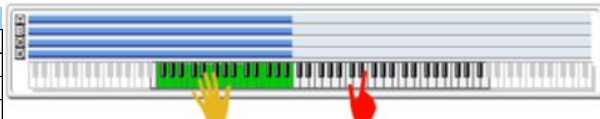

KARMA Module	A	B	C	D
NR:	U-Co34	U-Co60	U-Co36	177
GE Name:	SoP 140 TRANS DRUM 10	SoP Bass 18	SoP BASS Nutrans 13	Gliss Down 1
Category:	Drum	Bass Pattern	Bass Pattern	Melodic

SLIDER 1	Rhythm Swing %
SLIDER 2	Note Pattern
SLIDER 3	Note Randomize
SLIDER 4	Note Randomize
SLIDER 5	Alternate Drum Map
SLIDER 6	Kick/Snare Level
SLIDER 7	HiHats/Cym Level
SLIDER 8	Percussion Level

SW 1	Module Run [1]
SW 2	Module Run [2]
SW 3	Module Run [3]
SW 4	Module Run [4]
SW 5	Alternate DrumMap On/Off
SW 6	Repeat Repetitions
SW 7	Note Transpose
SW 8	Time Signature