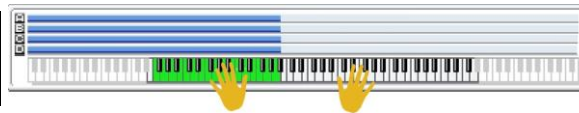

KARMA Module	A	B	C	D
NR:	1715	o827	1127	1914
GE Name:	ProgHouse 2 [All Kits]	Happy Dog	Techno Riff 01	Mambo Mamma [Cuban Perc Kit]
Category:	Drum	Chord Rhythmic	Bass Pattern	Drum

SLIDER 1	Rhythm Swing %
SLIDER 2	Note Pattern
SLIDER 3	Note Randomize
SLIDER 4	Note Randomize
SLIDER 5	Alternate Drum Map
SLIDER 6	Kick/Snare Level
SLIDER 7	HiHats/Cym Level
SLIDER 8	Percussion Level

SW 1	Module Run [1]
SW 2	Module Run [2]
SW 3	Module Run [3]
SW 4	Module Run [4]
SW 5	Alternate DrumMap On/Off
SW 6	Repeat Repetitions
SW 7	Note Transpose
SW 8	Time Signature