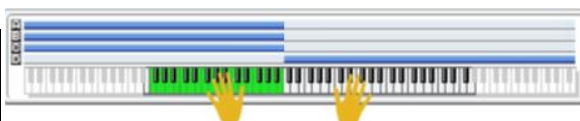

KARMA Module	A	B	C	D
NR:	U-Co44	U-Co43	1379	U-Co32
GE Name:	SoP change X-Mod Raver	SoP SYNTH TECHNO 4	ModJazzImprov [All Kits]	SoP seq ARP 1
Category:	Harmonic (Poly)	Arpeggio	Drum	Arpeggio

SLIDER 1	Rhythm Swing %
SLIDER 2	Rhythm Complexity
SLIDER 3	Duration Control
SLIDER 4	Velocity Accents
SLIDER 5	Bend Amt [-] Rand [+]
SLIDER 6	Kick/Snare Level
SLIDER 7	HiHats/Cym Level
SLIDER 8	Percussion Level

SW 1	Module Run [1]
SW 2	Module Run [2]
SW 3	Module Run [3]
SW 4	Module Run [4]
SW 5	Bend Amount
SW 6	Octave [2]
SW 7	Rhythm Multiplier [1]
SW 8	Time Signature