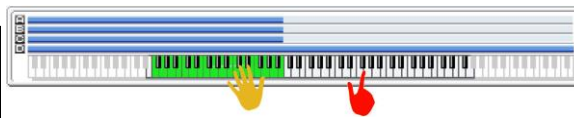

KARMA Module	A	B	C	D
NR:	1516	1199	1237	0132
GE Name:	Analog Machine [Dance Kits]	Nasty Bass	Techno Riff o6	Random Mallets
Category:	Drum	Bass Pattern	Bass Pattern	Arpeggio

SLIDER 1	Rhythm Swing %
SLIDER 2	Note Pattern
SLIDER 3	Note Randomize
SLIDER 4	Note Randomize
SLIDER 5	Alternate Drum Map
SLIDER 6	Kick/Snare Level
SLIDER 7	HiHats/Cym Level
SLIDER 8	Percussion Level

SW 1	Module Run [1]
SW 2	Module Run [2]
SW 3	Module Run [3]
SW 4	Module Run [4]
SW 5	Alternate DrumMap On/Off
SW 6	Repeat Repetitions
SW 7	Note Transpose
SW 8	Time Signature

014 BRONX	
Combi Category:	Pads/Vocal
Style Category:	Pop
Tempo:	130 bpm
Drum Track:	P290 Latin 4 [All]