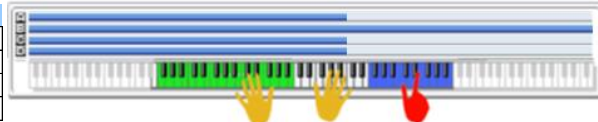

057 BUBBLE ELECTRO	
Combi Category:	LeadSplit
Style Category:	Electro/Pop
Tempo:	120 bpm
Drum Track	P617 Groove On [Dance]

KARMA Module	A	B	C	D
NR:	U-Co46	1613	U-Co49	U-Co39
GE Name:	SoP change CC83 alternator	Electro 1 [All Kits]	SoP Techno BASS 16	SoP TECHNO BASS 15
Category:	CC	Drum	Bass Pattern	Bass Pattern

SLIDER 1	Rhythm Swing %
SLIDER 2	Rhythm Pattern [1]
SLIDER 3	Duration Control
SLIDER 4	Velocity Accents
SLIDER 5	Alternate Drum Map
SLIDER 6	Velocity Level [1]
SLIDER 7	Velocity Level [2]
SLIDER 8	Velocity Level [3]

SW 1	Module Run [1]
SW 2	Module Run [2]
SW 3	Module Run [3]
SW 4	Module Run [4]
SW 5	Alternate DrumMap On/Off
SW 6	Note Voicing
SW 7	Rhythm Multiplier
SW 8	Time Signature

058 FANTASY KOTO	
Combi Category:	World
Style Category:	World
Tempo:	119 bpm
Drum Track	Po69 Kool Half 1 [All]