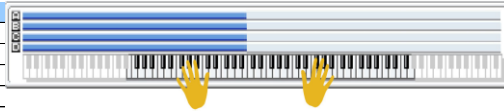

009 MEXICO CACTOOS	
Combi Category:	Keyboard
Style Category:	Pop/Latino
Tempo:	118 bpm
Drum Track	P388 Hip Bossa 2 [BzrPrc]

KARMA Module		A	B	C	D
NR:		18	U-Co77	1493	756
GE Name:		Arp Model 39 DurEnv	SoP PIANO LATINO	2 Step 02 [Dance Kits]	Soft Chords 2
Category:		Arpeggio	Chord Rhythmic	Drum	Chord Rhythmic

SLIDER 1	Rhythm Swing %
SLIDER 2	Rhythm Complexity
SLIDER 3	Duration Control
SLIDER 4	Velocity Accents
SLIDER 5	Alternate Drum Map
SLIDER 6	Repeat Rhythm Value
SLIDER 7	Repeat Repetitions
SLIDER 8	Repeat Transpose

SW 1	Module Run [1]
SW 2	Module Run [2]
SW 3	Module Run [3]
SW 4	Module Run [4]
SW 5	Octave [1]
SW 6	Alternate DrumMap On/Off
SW 7	Improvisation On/Off
SW 8	Octave [4]

010 MODE 80	
Combi Category:	LeadSplit
Style Category:	Electronic/Ambient
Tempo:	090 bpm
Drum Track	P436 Electronica 2 [Trance]