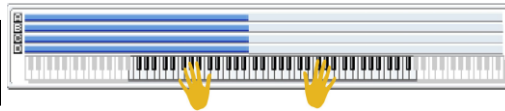

KARMA Module	A	B	C	D
NR:	930	1286	U-Co72	U-C100
GE Name:	SingleCoil+Piezo	16 Beat 2 [All Kits]	SoP PIANO/GUITAR CHORD	SoP Bass 29
Category:	Strumming	Drum	Chord Rhythmic	Bass Pattern

SLIDER 1	Rhythm Swing %
SLIDER 2	Rhythm Syncopatn.[1]
SLIDER 3	Duration Control
SLIDER 4	Velocity Accents
SLIDER 5	Alternate Drum Map
SLIDER 6	Velocity Level [1]
SLIDER 7	Velocity Level [2]
SLIDER 8	Velocity Level [3]

SW 1	Module Run [1]
SW 2	Module Run [2]
SW 3	Module Run [3]
SW 4	Module Run [4]
SW 5	Alternate DrumMap On/Off
SW 6	Note Voicing
SW 7	Rhythm Multiplier
SW 8	Time Signature