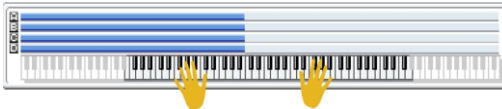

KARMA Module		A	B	C	D
NR:		U-Co92	U-Co96	1615	U-Co32
GE Name:		SoP Guitar Strumming 9	SoP DANCE Bass 28	Electro 3 [All Kits]	SoP seq ARP 1
Category:		Strumming	Bass Pattern	Drum	Arpeggio

SLIDER 1	Rhythm Swing %
SLIDER 2	Rhythm Complexity
SLIDER 3	Duration Control
SLIDER 4	Velocity Accents
SLIDER 5	Bend Amt [-] Rand [+]
SLIDER 6	Kick/Snare Level
SLIDER 7	HiHats/Cym Level
SLIDER 8	Percussion Level

SW 1	Module Run [1]
SW 2	Module Run [2]
SW 3	Module Run [3]
SW 4	Module Run [4]
SW 5	Bend Amount
SW 6	Octave [2]
SW 7	Rhythm Multiplier [1]
SW 8	Time Signature

005 TANGO WITHOUT CASH	
Combi Category:	Brass/Reed
Style Category:	Pop
Tempo:	115 bpm
Drum Track	P360 Tango live [Orch]