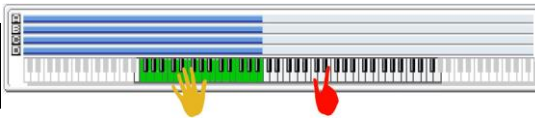

KARMA Module	A	B	C	D
NR:	1736	U-Co66	71	410
GE Name:	SFX Shaman [All Kits]	SoP Bass 22	Bells w/Gliss	Slice of Life
Category:	Drum	Bass Pattern	Arpeggio	Harmonic (Poly)

SLIDER 1	Rhythm Swing %
SLIDER 2	Rhythm Complexity
SLIDER 3	Duration Control
SLIDER 4	Velocity Accents
SLIDER 5	Alternate Drum Map
SLIDER 6	Rhythm Randomize
SLIDER 7	Rhythm Multiplier
SLIDER 8	Kick Level

SW 1	Module Run [1]
SW 2	Module Run [2]
SW 3	Module Run [3]
SW 4	Module Run [4]
SW 5	Rhythm Multiplier
SW 6	Octave [2]
SW 7	Octave [3]
SW 8	Octave [4]