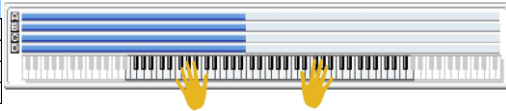

KARMA Module

	A	B	C	D
NR:	U-Co99	U-Co76	U-Co40	U-Co98
GE Name:	SoP seq ARP 9	SoP Drum 17	SOP ECHO CHORD 4	SoP seq ARP 8
Category:	Arpeggio	Drum	Chord Rhythmic	Arpeggio

SLIDER 1	Rhythm Swing %
SLIDER 2	Rhythm Pattern [1]
SLIDER 3	Duration Control
SLIDER 4	Velocity Accents
SLIDER 5	Alternate Drum Map
SLIDER 6	Velocity Level [1]
SLIDER 7	Velocity Level [2]
SLIDER 8	Velocity Level [3]

SW 1	Module Run [1]
SW 2	Module Run [2]
SW 3	Module Run [3]
SW 4	Module Run [4]
SW 5	Alternate DrumMap On/Off
SW 6	Note Voicing
SW 7	Rhythm Multiplier
SW 8	Time Signature

023 MIDNIGHT CHORUS	
Combi Category:	LeadSplit
Style Category:	Pop/Rock
Tempo:	100 bpm
Drum Track	P002 Pop&Ballad 2 [All]