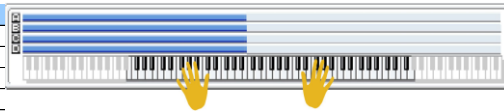

027 ICY PAAAD	
Combi Category:	Pad/Vocal
Style Category:	BPM Sync
Tempo:	o85 bpm
Drum Track	Po69 Kool Half 1 [All]