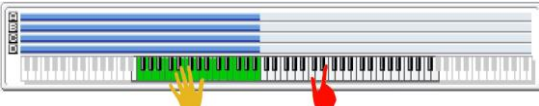

KARMA Module	A	B	C	D
NR:	1988	2134	2002	2141
GE Name:	Aggressive WaveSeq	WS Pulse Bass 1	WaveSeq 1 (Bnd/Rpt)	Aggressive WaveSeq 2
Category:	Wavesequene	Wavesequene	Wavesequene	Wavesequene

SLIDER 1	Rhythm Swing %
SLIDER 2	Note Pattern
SLIDER 3	Note Randomize
SLIDER 4	Note Randomize
SLIDER 5	Waveform Select
SLIDER 6	Note Randomize
SLIDER 7	Invert Phrase
SLIDER 8	Number Of Events [2]

SW 1	Module Run [1]
SW 2	Module Run [2]
SW 3	Module Run [3]
SW 4	Module Run [4]
SW 5	WaveSequence On/Off
SW 6	Repeat Repetitions
SW 7	Note Transpose
SW 8	Time Signature