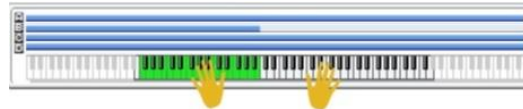

KARMA Module	A	B	C	D
NR:	U-Co89	U-Co69	U-Co80	276
GE Name:	SoP Drum DANCE 18	SoP seq ARP 7	SoP Bass 24	Phat Saw Lead
Category:	Drum	Arpeggio	Bass Pattern	Melodic

SLIDER 1	Rhythm Swing %
SLIDER 2	Note Pattern
SLIDER 3	Note Randomize
SLIDER 4	Note Randomize
SLIDER 5	Alternate Drum Map
SLIDER 6	Kick/Snare Level
SLIDER 7	HiHats/Cym Level
SLIDER 8	Percussion Level

SW 1	Module Run [1]
SW 2	Module Run [2]
SW 3	Module Run [3]
SW 4	Module Run [4]
SW 5	Alternate DrumMap On/Off
SW 6	Repeat Repetitions
SW 7	Note Transpose
SW 8	Time Signature