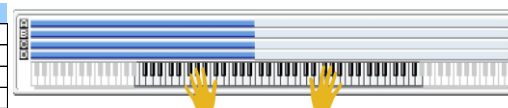

KARMA Module		A	B	C	D
NR:		U-Co85	1334	U-Co94	U-Co80
GE Name:		SoP Guitar Strumming 6	Ride Pop 2 [All Kits]	SoP Guitar Strumming 11	SoP Bass 24
Category:		Strumming	Drum	Strumming	Bass Pattern

SLIDER 1	Rhythm Swing %
SLIDER 2	Rhythm Pattern [1]
SLIDER 3	Duration Control
SLIDER 4	Velocity Accents
SLIDER 5	Alternate Drum Map
SLIDER 6	Velocity Level [1]
SLIDER 7	Velocity Level [2]
SLIDER 8	Velocity Level [3]

SW 1	Module Run [1]
SW 2	Module Run [2]
SW 3	Module Run [3]
SW 4	Module Run [4]
SW 5	Alternate DrumMap On/Off
SW 6	Note Voicing
SW 7	Rhythm Multiplier
SW 8	Velocity Range Top