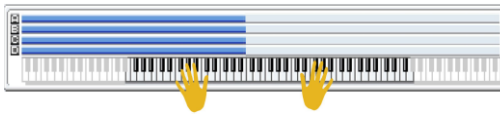

KARMA Module	A	B	C	D
NR:	U-Co68	U-Co92	U-Co66	U-Co74
GE Name:	SoP Drum 15	SoP Guitar Strumming 9	SoP Bass 22	SoP Staccato Synth
Category:	Drum	Strumming	Bass Pattern	Chord Rhythmic

SLIDER 1	Rhythm Swing %
SLIDER 2	Note Pattern
SLIDER 3	Note Randomize
SLIDER 4	Note Randomize
SLIDER 5	Alternate Drum Map
SLIDER 6	Kick/Snare Level
SLIDER 7	HiHats/Cym Level
SLIDER 8	Percussion Level

SW 1	Module Run [1]
SW 2	Module Run [2]
SW 3	Module Run [3]
SW 4	Module Run [4]
SW 5	Alternate DrumMap On/Off
SW 6	Repeat Repetitions
SW 7	Note Transpose
SW 8	Time Signature