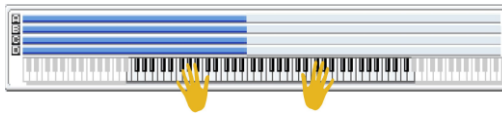

KARMA Module				
NR:	U-Co83	1689	U-Co28	U-Co43
GE Name:	SoP Bass 25	Minimal 1 [All Kits]	SoP SYNTH TECHNO PICK 3	SoP SYNTH TECHNO 4
Category:	Bass Pattern	Drum	PICK	PICK

SLIDER 1	Rhythm Swing %
SLIDER 2	Rhythm Pattern [1]
SLIDER 3	Duration Control
SLIDER 4	Velocity Accents
SLIDER 5	Alternate Drum Map
SLIDER 6	Velocity Level [1]
SLIDER 7	Velocity Level [2]
SLIDER 8	Velocity Level [3]

SW 1	Module Run [1]
SW 2	Module Run [2]
SW 3	Module Run [3]
SW 4	Module Run [4]
SW 5	Alternate DrumMap On/Off
SW 6	Note Voicing
SW 7	Rhythm Multiplier
SW 8	Time Signature