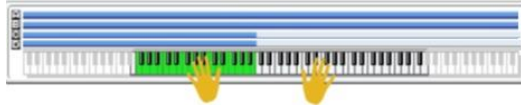

015 BEE FEVER	
Combi Category:	Keyboard
Style Category:	Pop
Tempo:	096 bpm
Drum Track	P002 Pop & Ballad 2 [All]

KARMA Module		A	B	C	D
NR:		U-Co89	U-Co14	U-Co83	U-Co82
GE Name:		SoP Drum DANCE 18	Sop FUNKY GUITAR CHORD 1	SoP Bass 25	SoP Guitar Strumming 4
Category:		Drum	Chord Rhythmic	Bass Pattern	Strumming

SLIDER 1	Rhythm Swing %
SLIDER 2	Rhythm Complexity
SLIDER 3	Duration Control
SLIDER 4	Velocity Accents
SLIDER 5	Alternate Drum Map
SLIDER 6	Repeat Repetitions
SLIDER 7	Repeat Rhythm Value
SLIDER 8	Repeat Transpose

SW 1	Module Run [1]
SW 2	Module Run [2]
SW 3	Module Run [3]
SW 4	Module Run [4]
SW 5	Alternate DrumMap On/Off
SW 6	Note Transpose
SW 7	Fill
SW 8	Rhythm Pattern

016 CHANGE THE LEAD	
Combi Category:	Synth
Style Category:	Electronic
Tempo:	130 bpm
Drum Track	P512 Disco 1 [Dance]