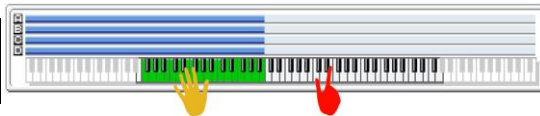

KARMA Module	A	B	C	D
NR:	U-Co71	U-Co66	U-Co52	166
GE Name:	SoP Drum 16	SoP Bass 22	SoP EURO ARP 2	Clarinet Riff
Category:	Drum	Bass Pattern	Arpeggio	Melodic

SLIDER 1	Rhythm Swing %
SLIDER 2	Rhythm Complexity
SLIDER 3	Duration Control
SLIDER 4	Velocity Accents
SLIDER 5	Rhythm Multiplier
SLIDER 6	Note Range Top
SLIDER 7	Pan Width [1]
SLIDER 8	Alternate Drum Map

SW 1	Module Run [1]
SW 2	Module Run [2]
SW 3	Module Run [3]
SW 4	Module Run [4]
SW 5	Alternate DrumMap On/Off
SW 6	Octave [2]
SW 7	Octave [3]
SW 8	Octave [4]

002 LUCKY ME	
Combi Category:	Keyboard
Style Category:	Pop/Funk
Tempo:	120 bpm
Drum Track	P224 8 Beat 2-5 (All)