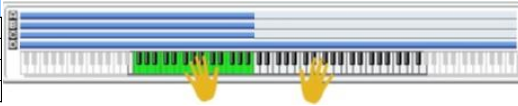

012 DREAMING ABOUT YOU	
Combi Category:	LeadSplit
Style Category:	World
Tempo:	090 bpm
Drum Track	Po61 Groove Ballad 1 [All]

KARMA Module	A	B	C	D
NR:	1591	947	U-Co75	1992
GE Name:	Drum'n'Bass 13 [All Kits]	Bossa Guitar 2	SoP Bass 23	Ethereal Twinkings WS
Category:	Drum	Strumming	Bass Pattern	Wavesequene

SLIDER 1	Rhythm Swing %
SLIDER 2	Note Pattern
SLIDER 3	Note Randomize
SLIDER 4	Note Randomize
SLIDER 5	Alternate Drum Map
SLIDER 6	Kick/Snare Level
SLIDER 7	HiHats/Cym Level
SLIDER 8	Percussion Level

SW 1	Module Run [1]
SW 2	Module Run [2]
SW 3	Module Run [3]
SW 4	Module Run [4]
SW 5	Alternate DrumMap On/Off
SW 6	Repeat Repetitions
SW 7	Note Transpose
SW 8	Time Signature

013 BEAUTIFUL DISASTER	
Combi Category:	LeadSplit
Style Category:	Pop/Dance
Tempo:	120 bpm
Drum Track	P372 Shakers 2 [Orig Perc]