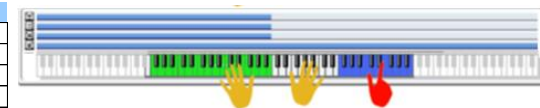

KARMA Module		A	B	C	D
NR:		U-Co89	1218	U-C101	128
GE Name:		SoP Drum DANCE 18	Soul	SoP Tango Bass 30	Planet KARMA 3
Category:		Drum	Bass Pattern	Bass Pattern	Arpeggio

SLIDER 1	Rhythm Swing %
SLIDER 2	Note Pattern
SLIDER 3	Note Randomize
SLIDER 4	Note Randomize
SLIDER 5	Alternate Drum Map
SLIDER 6	Kick/Snare Level
SLIDER 7	HiHats/Cym Level
SLIDER 8	Phrase Gate

SW 1	Module Run [1]
SW 2	Module Run [2]
SW 3	Module Run [3]
SW 4	Module Run [4]
SW 5	Alternate DrumMap On/Off
SW 6	Repeat Repetitions
SW 7	Note Transpose
SW 8	Rhythmic Feel

011 HIT THE ROAD	
Combi Category:	LeadSplit
Style Category:	Rock
Tempo:	110 bpm
Drum Track	P686 Dreaming [Dance]