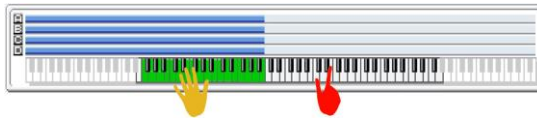

KARMA Module				
NR:	U-Co76	1145	2135	U-Co98
GE Name:	SoP Drum 17	Bass Pump	WS Shy GirlBot	SoP seq ARP 8
Category:	Drum	Bass Pattern	Wavesequene	Arpeggio

SLIDER 1	Rhythm Swing %
SLIDER 2	Rhythm Complexity
SLIDER 3	Duration Control
SLIDER 4	Velocity Accents
SLIDER 5	Alternate Drum Map
SLIDER 6	Rhythm Multiplier
SLIDER 7	Velocity Accents [2]
SLIDER 8	Velocity Accents [3]

SW 1	Module Run [1]
SW 2	Module Run [2]
SW 3	Module Run [3]
SW 4	Module Run [4]
SW 5	Alternate DrumMap On/Off
SW 6	Octave [2]
SW 7	Octave [3]
SW 8	Octave [4]

026 TRANS-VISION	
Combi Category:	Synth
Style Category:	Trance/Dance
Tempo:	155 bpm
Drum Track	P682 Tekno Boy 3 [All]