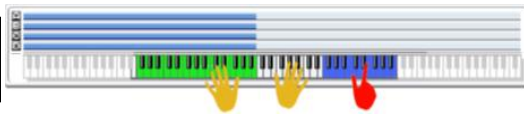

006 FAST VS. MELLOW	
Combi Category:	LeadSplit
Style Category:	Trance
Tempo:	140 bpm
Drum Track	P642 Ol'School Rap 3 [Dance]

KARMA Module	A	B	C	D
NR:	U-Co89	U-Co74	U-Co90	211
GE Name:	SoP Drum DANCE 18	SoP Staccato Synth	SoP SYNTH BASS 27	Super Sweep
Category:	Drum	Chord Rhythmic	Bass Pattern	Melodic

SLIDER 1	Rhythm Swing %
SLIDER 2	Note Pattern
SLIDER 3	Note Randomize
SLIDER 4	Note Randomize
SLIDER 5	Alternate Drum Map
SLIDER 6	Kick/Snare Level
SLIDER 7	HiHats/Cym Level
SLIDER 8	Percussion Level

SW 1	Module Run [1]
SW 2	Module Run [2]
SW 3	Module Run [3]
SW 4	Module Run [4]
SW 5	Alternate DrumMap On/Off
SW 6	Repeat Repetitions
SW 7	Note Transpose
SW 8	Time Signature

007 VOCAL POWER	
Combi Category:	Vocal
Style Category:	Pop
Tempo:	100 bpm
Drum Track	P684 Beatbox [All]