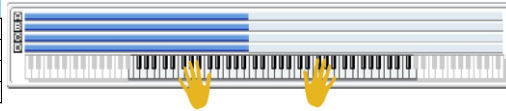

021 MORE EDUCATION	
Combi Category:	Organ
Style Category:	Pop/Rock
Tempo:	100 bpm
Drum Track	Pos9 Sieling [All]