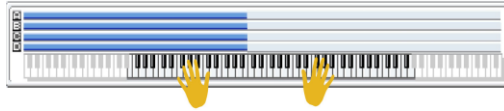

024 CAN BE ANYTHING	
Combi Category:	Keyboard
Style Category:	Pop
Tempo:	100 bpm
Drum Track	P533 FrenchTrip [D'nB]

KARMA Module				
NR:	U-Co81	U-Co60	g68	U-Co75
GE Name:	SoP Drum DANCE 18	SoP Bass 24	VoxWah Chicks	SoP Guitar Strumming 5
Category:	Drum	Bass Pattern	Strumming	Strumming

SLIDER 1	Rhythm Swing %
SLIDER 2	Rhythm Complexity
SLIDER 3	Duration Control
SLIDER 4	Velocity Accents
SLIDER 5	Rhythm Multiplier
SLIDER 6	Alternate Drum Map
SLIDER 7	Waveform Select
SLIDER 8	Chord Size/Density

SW 1	Module Run [1]
SW 2	Module Run [2]
SW 3	Module Run [3]
SW 4	Module Run [4]
SW 5	Alternate DrumMap On/Off
SW 6	Octave [2]
SW 7	Octave [3]
SW 8	Octave [4]

025 <P I N>: 0 1 0 1	
Combi Category:	LeadSplit
Style Category:	Electro/Pop
Tempo:	100 bpm
Drum Track	P617 Groove On [Dance]