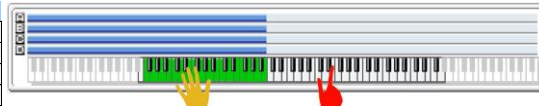

KARMA Module	A	B	C	D
NR:	U-Co73	U-Co96	U-Co97	U-Co95
GE Name:	SoP Staccato Brass	SoP DANCE Bass 28	SoP Drum DANCE 19	SoP Guitar Strumming 12
Category:	Chord Rhythmic	Bass Pattern	Drum	Strumming

SLIDER 1	Rhythm Swing %
SLIDER 2	Rhythm Pattern
SLIDER 3	Duration Control
SLIDER 4	Velocity Accents
SLIDER 5	Pan Pattern
SLIDER 6	Rhythm Multiplier
SLIDER 7	Alternate Drum Map
SLIDER 8	Note Pattern

SW 1	Module Run [1]
SW 2	Module Run [2]
SW 3	Module Run [3]
SW 4	Module Run [4]
SW 5	Octave [1]
SW 6	Octave [2]
SW 7	Rhythm Complexity
SW 8	Octave [4]

014 WAVESEQ FANTASY	
Combi Category:	BPM Sync
Style Category:	Electro
Tempo:	080 bpm
Drum Track	P644 Analog Beat 2 [All]