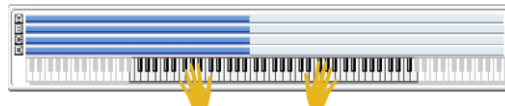

KARMA Module		A	B	C	D
NR:		U-Co70	1302	356	U-Co30
GE Name:		SoP Guitar Strumming 1	BD/HH/SD 16ths [All Kits]	E.Piano 04	SoP BASS 12
Category:		Strumming	Drum	Chord Rhythmic	Bass Pattern

SLIDER 1	Rhythm Swing %
SLIDER 2	Rhythm Pattern
SLIDER 3	Duration % (Gate)
SLIDER 4	Velocity Accents
SLIDER 5	Note Range
SLIDER 6	Bend Start %
SLIDER 7	Repeat Repetitions
SLIDER 8	Repeat Transpose

SW 1	Module Run [1]
SW 2	Module Run [2]
SW 3	Module Run [3]
SW 4	Module Run [4]
SW 5	Bend On/Off
SW 6	Bend Amount
SW 7	Repeat Rhythm Value
SW 8	Repeat Initial Volume