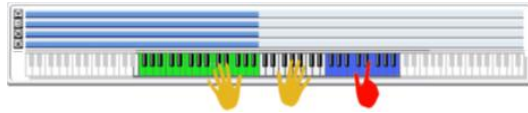

Operation zones of individual Karma modules – as well as keyboard division are presented in graphic way.

000 BIT OR BEAT	
Combi Category:	Synth
Style Category:	Pop / Dance
Tempo:	120 bpm
Drum Track	P372 Shakers 2 [Orig Perc]

KARMA Module	A	B	C	D
NR:	U-Co67	U-Co89	U-Co78	U-Co60
GE Name:	SoP Piano CHORD 4	SoP Drum DANCE 18	SoP Guitar Strumming 2	SoP Bass 21
Category:	Chord Rhythmic	Bass Pattern	Drum	Strumming

SLIDER 1	Rhythm Swing %
SLIDER 2	Rhythm Pattern [1]
SLIDER 3	Duration Control
SLIDER 4	Velocity Accents
SLIDER 5	Alternate Drum Map
SLIDER 6	Velocity Level [1]
SLIDER 7	Velocity Level [2]
SLIDER 8	Velocity Level [3]

SW 1	Module Run [1]
SW 2	Module Run [2]
SW 3	Module Run [3]
SW 4	Module Run [4]
SW 5	Alternate DrumMap On/Off
SW 6	Note Voicing
SW 7	Octave [4]
SW 8	Time Signature

001 WELCOME TO ILLUSION	
Combi Category:	LeadSplit
Style Category:	World
Tempo:	100 bpm
Drum Track	P308 16 Halftime beat (All)