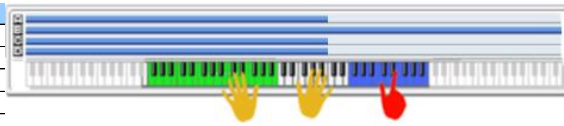

030 FIGHT	
Combi Category:	Synth
Style Category:	Electro/Pop
Tempo:	100 bpm
Drum Track	Po67 Half Time 1 [All]

KARMA Module	A	B	C	D
NR:	1275	1781	296	1201
GE Name:	Cosmology	Trip House [All Kits]	Syn Santur	Open Funk 1
Category:	Gated	Drum	Melodic	Bass Pattern

SLIDER 1	Rhythm Swing %
SLIDER 2	Rhythm Pattern [1]
SLIDER 3	Duration Control
SLIDER 4	Velocity Accents
SLIDER 5	Alternate Drum Map
SLIDER 6	Velocity Level [1]
SLIDER 7	Velocity Level [2]
SLIDER 8	Velocity Level [3]

SW 1	Module Run [1]
SW 2	Module Run [2]
SW 3	Module Run [3]
SW 4	Module Run [4]
SW 5	Alternate DrumMap On/Off
SW 6	Note Voicing
SW 7	Rhythm Multiplier
SW 8	Time Signature

031 TITANIC	
Combi Category:	Motion Synth
Style Category:	Jazz/Ambient
Tempo:	076 bpm
Drum Track	P181 Jazz 1 [Jazz]