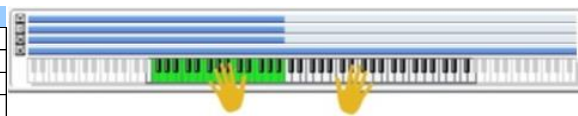

KARMA Module	A	B	C	D
NR:	U-Co58	U-Co30	0577	U-Co50
GE Name:	SoP Drum DANCE 13	SoP BASS 12	Rhythmic Piano 3/4	SoP Techno BASS 17
Category:	Drum	Bass Pattern	Harmonic (Poly)	Bass Pattern

SLIDER 1	Rhythm Swing %
SLIDER 2	Note Pattern
SLIDER 3	Note Randomize
SLIDER 4	Note Randomize
SLIDER 5	Alternate Drum Map
SLIDER 6	Kick/Snare Level
SLIDER 7	HiHats/Cym Level
SLIDER 8	Percussion Level

SW 1	Module Run [1]
SW 2	Module Run [2]
SW 3	Module Run [3]
SW 4	Module Run [4]
SW 5	Alternate DrumMap On/Off
SW 6	Repeat Repetitions
SW 7	Note Transpose
SW 8	Time Signature

017 WEIRD WIND	
Combi Category:	LeadSplit
Style Category:	Techno/Electro
Tempo:	144 bpm
Drum Track	P623 Mallet Kalimba [Dance]