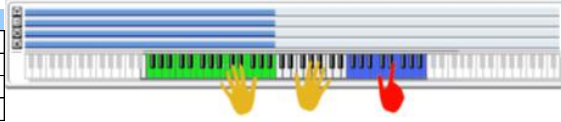

Operation zones of individual Karma modules – as well as keyboard division are presented in graphic way.

000 AN UNDERGROUND CAVERN	
Combi Category:	Motion Synth
Style Category:	Film
Tempo:	076 bpm
Drum Track	P539 Breakbeat 6 [Tricki]

KARMA Module	A	B	C	D
NR:	1509	U-C047	U-Co50	o160
GE Name:	AcidJazzFunk [All Kits]	SoP change Vocoder WS	SoP Techno Bass 17	Aromatherapy Gone Awry
Category:	Drum	WaveSequence	Bass Pattern	Melodic

SLIDER 1	Rhythm Swing %
SLIDER 2	Note Pattern
SLIDER 3	Note Randomize
SLIDER 4	Note Randomize
SLIDER 5	Alternate Drum Map
SLIDER 6	Kick/Snare Level
SLIDER 7	HiHats/Cym Level
SLIDER 8	Percussion Level

SW 1	Module Run [1]
SW 2	Module Run [2]
SW 3	Module Run [3]
SW 4	Module Run [4]
SW 5	Alternate DrumMap On/Off
SW 6	Repeat Repetitions
SW 7	Note Transpose
SW 8	Vel. Env. Latch Mode

001 THE SECOND STEP	
Combi Category:	Pads/Vocal
Style Category:	Jazz/Ambient
Tempo:	116 bpm
Drum Track	P243 16 Beat 7-5 104bpm [All]