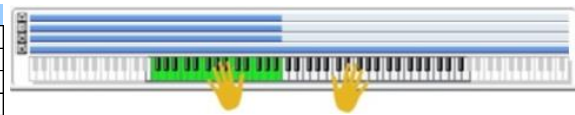

KARMA Module	A	B	C	D
NR:	1999	U-A001	1116	1997
GE Name:	Vintage Synth Arp WS	Rough Rider	Smooth Bass	Sparse Notes WS
Category:	Wavesequene	Arpeggio	Bass Pattern	Wavesequene

SLIDER 1	Rhythm Swing %
SLIDER 2	Note Pattern
SLIDER 3	Note Randomize
SLIDER 4	Note Randomize
SLIDER 5	Alternate Drum Map
SLIDER 6	Kick/Snare Level
SLIDER 7	HiHats/Cym Level
SLIDER 8	Percussion Level

SW 1	Module Run [1]
SW 2	Module Run [2]
SW 3	Module Run [3]
SW 4	Module Run [4]
SW 5	Alternate DrumMap On/Off
SW 6	Repeat Repetitions
SW 7	Note Transpose
SW 8	Time Signature