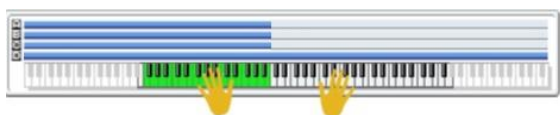

KARMA Module	A	B	C	D
NR:	1343	U-C030	1116	1997
GE Name:	Santa Cruz [All Kits]	SoP BASS 12	Smooth Bass	Sparse Notes WS
Category:	Drum	Bass Pattern	Bass Pattern	Wavesequence

SLIDER 1	Rhythm Swing %
SLIDER 2	Note Pattern
SLIDER 3	Note Randomize
SLIDER 4	Note Randomize
SLIDER 5	Alternate Drum Map
SLIDER 6	Kick/Snare Level
SLIDER 7	HiHats/Cym Level
SLIDER 8	Percussion Level

SW 1	Module Run [1]
SW 2	Module Run [2]
SW 3	Module Run [3]
SW 4	Module Run [4]
SW 5	Alternate DrumMap On/Off
SW 6	Repeat Repetitions
SW 7	Note Transpose
SW 8	Time Signature

011 Suppa	
Combi Category:	Synth
Style Category:	Pop / Dance
Tempo:	144 bpm
Drum Track	P690 SuppaStar [Dance]