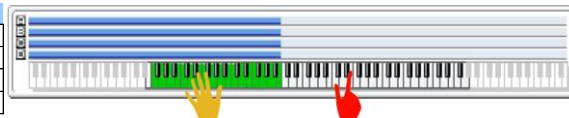

006 LASER CUT	
Combi Category:	LeadSplit
Style Category:	Techno / Trance
Tempo:	140 bpm
Drum Track:	P430 Tribal Techno [Trance]

KARMA Module	A	B	C	D
NR:	717	1689	U-Co36	U-Ao25
GE Name:	MalletGame 09	Minimal 1 [All Kits]	SoP BASS Nutrans 13	Confrontation Synth
Category:	Chord Rhythmic	Drum	Bass Pattern	Arpeggio

SLIDER 1	Rhythm Swing %
SLIDER 2	Rhythm Complexity
SLIDER 3	Duration Control
SLIDER 4	Velocity Accents
SLIDER 5	Rhythm Randomize
SLIDER 6	Velocity Pattern
SLIDER 7	Pattern Select [1]
SLIDER 8	Pattern Select [2]

SW 1	Module Run [1]
SW 2	Module Run [2]
SW 3	Module Run [3]
SW 4	Module Run [4]
SW 5	Octave [1]
SW 6	Alternate DrumMap On/Off
SW 7	Octave [3]
SW 8	Arp<->Gated<->Fixed

007 GOOD TEAM	
Combi Category:	Keyboard
Style Category:	Pop/Rock
Tempo:	090 bpm
Drum Track:	P119 Hard Rock Woman [All]