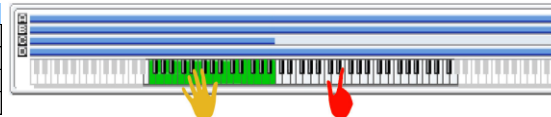

KARMA Module	A	B	C	D
NR:	1317	U-Co35	U-Co37	655
GE Name:	In The Pocket [All Kits]	SoP 160 DRUM 11	SoP BASS fullon 14	Arctic Voices 2
Category:	Drum	Drum	Bass Pattern	Chord Rhythmic

SLIDER 1	Rhythm Swing %
SLIDER 2	Rhythm Complexity
SLIDER 3	Duration Control
SLIDER 4	Velocity Accents
SLIDER 5	Alternate Drum Map
SLIDER 6	Alternate Drum Map
SLIDER 7	Percussion Pattern
SLIDER 8	Repeat Transpose

SW 1	Module Run [1]
SW 2	Module Run [2]
SW 3	Module Run [3]
SW 4	Module Run [4]
SW 5	Alternate DrumMap On/Off
SW 6	Alternate DrumMap On/Off
SW 7	Octave [3]
SW 8	Rhythm Multiplier [1]

020 SAMBA PLAY	
Combi Category:	Keyboard
Style Category:	Pop
Tempo:	056 bpm
Drum Track	P294 Latin 8 [All]