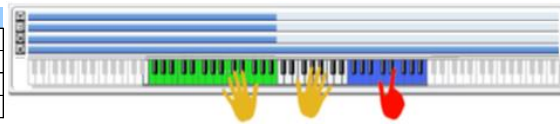

012 ARP IN GALACTIC	
Combi Category:	BPM Sync
Style Category:	Electro
Tempo:	o88 bpm
Drum Track	P638 Kar Krash 1 [Dance]

KARMA Module	A	B	C	D
NR:	1309	1187	1044	2023
GE Name:	Country Pop [All Kits]	Groove Analog 03	Droner	Dual LFOs-Tri/Sqr
Category:	Drum	Bass Pattern	Bass Pattern	CC

SLIDER 1	Rhythm Swing %
SLIDER 2	Note Pattern
SLIDER 3	Note Randomize
SLIDER 4	Note Randomize
SLIDER 5	Alternate Drum Map
SLIDER 6	Kick/Snare Level
SLIDER 7	HiHats/Cym Level
SLIDER 8	Percussion Level

SW 1	Module Run [1]
SW 2	Module Run [2]
SW 3	Module Run [3]
SW 4	Module Run [4]
SW 5	Alternate DrumMap On/Off
SW 6	Repeat Repetitions
SW 7	Note Transpose
SW 8	Time Signature

013 REVERSE SIDE OF THE SUN	
Combi Category:	Keyboard
Style Category:	Pop
Tempo:	107 bpm
Drum Track	P603 HipHop Rider [Dance]