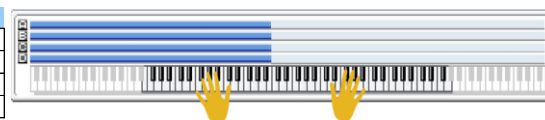

KARMA Module	A	B	C	D
NR:	1295	238	U-Co50	2006
GE Name:	6/4 Calming Groove [All Kits]	Baroquen	SoP Techno Bass 17	Multi instrument WS
Category:	Drum	Melodic	Bass Pattern	WaveSequence

SLIDER 1	Rhythm Swing %
SLIDER 2	Note Pattern
SLIDER 3	Note Randomize
SLIDER 4	Note Randomize
SLIDER 5	Alternate Drum Map
SLIDER 6	Kick/Snare Level
SLIDER 7	HiHats/Cym Level
SLIDER 8	Percussion Level

SW 1	Module Run [1]
SW 2	Module Run [2]
SW 3	Module Run [3]
SW 4	Module Run [4]
SW 5	Alternate DrumMap On/Off
SW 6	Repeat Repetitions
SW 7	Note Transpose
SW 8	Time Signature

002 SHARP GAME	
Combi Category:	LeadSplit
Style Category:	Rock
Tempo:	090 bpm
Drum Track	P256 Funky 16th 1 [All]