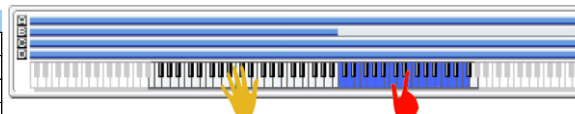

KARMA Module		A	B	C	D
NR:		0894	U-C025	1886	1628
GE Name:		Comp Reggae Nu	SoP SYNTH BASS 9	Ethnic Perc 1 [Perc Kit]	Gettin Down [All Kits]
Category:		Strumming	Bass Pattern	Drum	Drum

SLIDER 1	Rhythm Swing %
SLIDER 2	Rhythm Complexity
SLIDER 3	Duration Control
SLIDER 4	Velocity Accents
SLIDER 5	Alternate Drum Map
SLIDER 6	Waveform Select [1]
SLIDER 7	Repeat Repetitions
SLIDER 8	Repeat Transpose

SW 1	WaveSequence On/Off
SW 2	Module Run [2]
SW 3	Module Run [3]
SW 4	Module Run [4]
SW 5	Octave [2]
SW 6	Note Pattern->Random
SW 7	Repeat Rhythm Value
SW 8	Repeat Volume/Decay