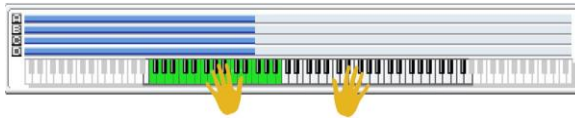

015 ORGAN ROCK	
Combi Category:	Organ
Style Category:	Pop Rock
Tempo:	120 bpm
Drum Track	P055 Ballad 2 77bpm [All]

KARMA Module	A	B	C	D
NR:	1336	U-Ao27	1217	1999
GE Name:	Riderock [Acoustic Kits]	Via VPM	Snaky Synth-Bass	Vintage Synth Arp WS
Category:	Drum	Arpeggio	Bass Pattern	Wavesequence

SLIDER 1	Rhythm Swing %
SLIDER 2	Rhythm Complexity
SLIDER 3	Duration Control
SLIDER 4	Velocity Accents
SLIDER 5	Rhythm Multiplier
SLIDER 6	Alternate Drum Map
SLIDER 7	Waveform Select
SLIDER 8	Chord Size/Density

SW 1	Module Run [1]
SW 2	Module Run [2]
SW 3	Module Run [3]
SW 4	Module Run [4]
SW 5	Alternate DrumMap On/Off
SW 6	Octave [2]
SW 7	Octave [3]
SW 8	Octave [4]

016 MEMORY	
Combi Category:	LeadSplit
Style Category:	Ambient
Tempo:	080 bpm
Drum Track	P230 16 Beat 1 114bpm [All]