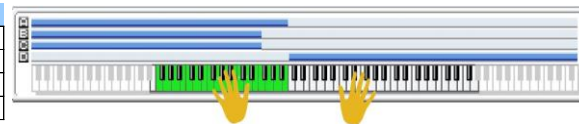

KARMA Module	A	B	C	D
NR:	U-C007	U-C006	U-C005	U-C008
GE Name:	SoP CHORD RHYTHMIC 1	SoP DRUM 3	SoP ARP PAD 1	SoP BASS 3
Category:	Chord Rhythmic	Drum	Arpeggio	Bass Pattern

SLIDER 1	Rhythm Swing %
SLIDER 2	Rhythm Pattern [1]
SLIDER 3	Duration Control
SLIDER 4	Velocity Accents
SLIDER 5	Alternate Drum Map
SLIDER 6	Velocity Level [1]
SLIDER 7	Velocity Level [2]
SLIDER 8	Velocity Level [3]

SW 1	Module Run [1]
SW 2	Module Run [2]
SW 3	Module Run [3]
SW 4	Module Run [4]
SW 5	Alternate DrumMap On/Off
SW 6	Note Voicing
SW 7	Rhythm Multiplier
SW 8	Time Signature

020 SONDA	
Combi Category:	Motion Synth
Style Category:	Trance/Electro
Tempo:	138 bpm
Drum Track	P644 Analog Beat 2 [All]