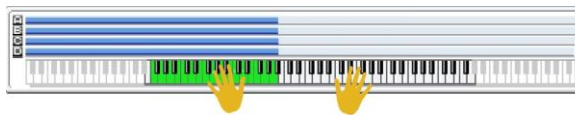

KARMA Module	A	B	C	D
NR:	1715	0827	1127	1914
GE Name:	ProgHouse 2 [All Kits]	Happy Dog	Techno Riff 01	Mambo Mamma [Cuban Perc Kit]
Category:	Drum	Chord Rhythmic	Bass Pattern	Drum

SLIDER 1	Rhythm Swing %
SLIDER 2	Note Pattern
SLIDER 3	Note Randomize
SLIDER 4	Note Randomize
SLIDER 5	Alternate Drum Map
SLIDER 6	Kick/Snare Level
SLIDER 7	HiHats/Cym Level
SLIDER 8	Percussion Level

SW 1	Module Run [1]
SW 2	Module Run [2]
SW 3	Module Run [3]
SW 4	Module Run [4]
SW 5	Alternate DrumMap On/Off
SW 6	Repeat Repetitions
SW 7	Note Transpose
SW 8	Time Signature