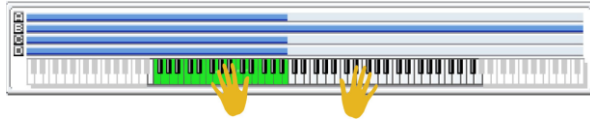

003 ACOUSTIC FUNKY	
Combi Category:	Keyboard
Style Category:	Funky
Tempo:	130 bpm
Drum Track	P534, Classic D'n'B [Dance]

KARMA Module	A	B	C	D
NR:	U-Co14	U-Co12	0999	U-Co13
GE Name:	SoP Funky Git Chord 1	SoP Funky DRUM 5	CleanMute Guitar	SoP Funky BASS 5
Category:	Chord Rhythmic	Drum	Pick	Bass Pattern

SLIDER 1	Rhythm Swing %
SLIDER 2	Rhythm Pattern [1]
SLIDER 3	Duration Control
SLIDER 4	Velocity Accents
SLIDER 5	Alternate Drum Map
SLIDER 6	Velocity Level [1]
SLIDER 7	Velocity Level [2]
SLIDER 8	Velocity Level [3]

SW 1	Module Run [1]
SW 2	Module Run [2]
SW 3	Module Run [3]
SW 4	Module Run [4]
SW 5	Alternate DrumMap On/Off
SW 6	Note Voicing
SW 7	Rhythm Multiplier
SW 8	Toms/Fill Level

004 THE DREAM OF ROCK	
Combi Category:	LeadSplit
Style Category:	Rock
Tempo:	120 bpm
Drum Track	P686 Dreaming [Dance]