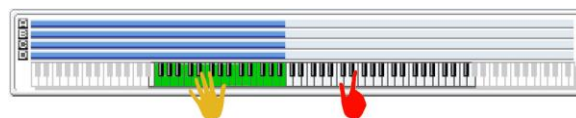

KARMA Module	A	B	C	D
NR:	U-Co31	1369	U-Co11	1998
GE Name:	SoP PIANO CHORD RHYTHMIC 3	Brush Swirl [Jazz Brush Kit]	SoP FUNKY BASS 4	Trance WS
Category:	Chord Rhythmic	Drum	Bass Pattern	Wavesequence

SLIDER 1	Rhythm Swing %
SLIDER 2	Rhythm Multiplier
SLIDER 3	Duration Control
SLIDER 4	Velocity Accents
SLIDER 5	Rhythm Pattern
SLIDER 6	Note Pattern
SLIDER 7	Waveform Select
SLIDER 8	WaveSeq Randomize

SW 1	Module Run [1]
SW 2	Module Run [2]
SW 3	Module Run [3]
SW 4	Module Run [4]
SW 5	Octave [1]
SW 6	Alternate DrumMap On/Off
SW 7	Octave [3]
SW 8	Octave [4]