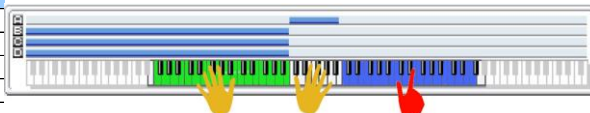

KARMA Module		A	B	C	D
NR:		2000	U-C003	U-C005	1045
GE Name:		WS Random	SoP DRUM 2	SoP ARP PAD 1	HipHop Bass 2
Category:		Wavesequene	Drum	Arpeggio	Bass Pattern

SLIDER 1	Rhythm Swing %
SLIDER 2	Rhythm Pattern [1]
SLIDER 3	Duration Control
SLIDER 4	Velocity Accents
SLIDER 5	Alternate Drum Map
SLIDER 6	Velocity Level [1]
SLIDER 7	Velocity Level [2]
SLIDER 8	Velocity Level [3]

SW 1	Module Run [1]
SW 2	Module Run [2]
SW 3	Module Run [3]
SW 4	Module Run [4]
SW 5	Alternate DrumMap On/Off
SW 6	Note Voicing
SW 7	Rhythm Multiplier
SW 8	Time Signature

029 SAVANNA	
Combi Category:	World
Style Category:	Ambient
Tempo:	085 bpm
Drum Track	P543 Breakbeat 10 [Tricki]