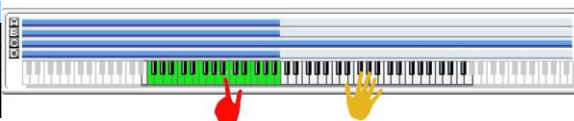

KARMA Module	A	B	C	D
NR:	1314	1323	0131	0873
GE Name:	Hard Knock 1 [Dance Kits]	New Raw Groove [Dance Kits]	Psychedelic Pad Mover	Tagadah Orch. 1
Category:	Drum	Drum	Arpeggio	Chord Rhythmic

SLIDER 1	Rhythm Swing %
SLIDER 2	Rhythm Complexity
SLIDER 3	Duration Control
SLIDER 4	Velocity Accents
SLIDER 5	Percussion Pattern [1]
SLIDER 6	Percussion Pattern [2]
SLIDER 7	Rhythm Multiplier
SLIDER 8	Pattern Select

SW 1	Module Run [1]
SW 2	Module Run [2]
SW 3	Module Run [3]
SW 4	Module Run [4]
SW 5	Alternate DrumMap On/Off
SW 6	Alternate DrumMap On/Off
SW 7	Octave [3]
SW 8	Octave [4]