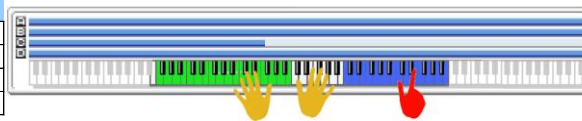

KARMA Module	A	B	C	D
NR:	1513	0827	1209	1914
GE Name:	Ana Beat 3 [All Kits]	Happy Dog	Seq Bass	Mambo Mamma [Cuban Perc Kit]
Category:	Drum	Chord Rhythmic	Bass Pattern	Drum

SLIDER 1	Rhythm Swing %
SLIDER 2	Note Pattern
SLIDER 3	Note Randomize
SLIDER 4	Note Randomize
SLIDER 5	Alternate Drum Map
SLIDER 6	Kick/Snare Level
SLIDER 7	HiHats/Cym Level
SLIDER 8	Percussion Level

SW 1	Module Run [1]
SW 2	Module Run [2]
SW 3	Module Run [3]
SW 4	Module Run [4]
SW 5	Alternate DrumMap On/Off
SW 6	Repeat Repetitions
SW 7	Note Transpose
SW 8	Time Signature