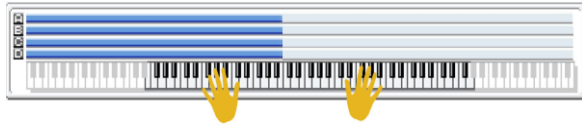

030 TRUE ME	
Combi Category:	Keyboard
Style Category:	Pop
Tempo:	144 bpm
Drum Track	P686 Dreaming [Dance]

KARMA Module	A	B	C	D
NR:	0184	U-Co22	U-Co30	U-Co25
GE Name:	Lil Melodies	SoP BEAT DANCE DRUM 6	SoP BASS 12	SoP SYNTH BASS 9
Category:	Melodic	Drum	Bass Pattern	Bass Pattern

SLIDER 1	Rhythm Swing %
SLIDER 2	Rhythm Pattern [1]
SLIDER 3	Duration Control
SLIDER 4	Velocity Accents
SLIDER 5	Alternate Drum Map
SLIDER 6	Velocity Level [1]
SLIDER 7	Velocity Level [2]
SLIDER 8	Velocity Level [3]

SW 1	Module Run [1]
SW 2	Module Run [2]
SW 3	Module Run [3]
SW 4	Module Run [4]
SW 5	Alternate DrumMap On/Off
SW 6	Note Voicing
SW 7	Rhythm Multiplier
SW 8	Time Signature

031 LITTLE GHOST	
Combi Category:	LeadSplit
Style Category:	Electro
Tempo:	080 bpm
Drum Track	P382 Breakbeat 3 [BrzPrc]