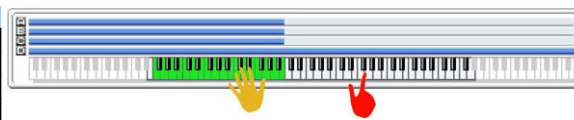

KARMA Module	A	B	C	D
NR:	1516	1199	1237	0132
GE Name:	Analog Machine [Dance Kits]	Nasty Bass	Techno Riff o6	Random Mallets
Category:	Drum	Bass Pattern	Bass Pattern	Arpeggio

SLIDER 1	Rhythm Swing %
SLIDER 2	Note Pattern
SLIDER 3	Note Randomize
SLIDER 4	Note Randomize
SLIDER 5	Alternate Drum Map
SLIDER 6	Kick/Snare Level
SLIDER 7	HiHats/Cym Level
SLIDER 8	Percussion Level

SW 1	Module Run [1]
SW 2	Module Run [2]
SW 3	Module Run [3]
SW 4	Module Run [4]
SW 5	Alternate DrumMap On/Off
SW 6	Repeat Repetitions
SW 7	Note Transpose
SW 8	Time Signature

014 BRONX	
Combi Category:	Pads/Vocal
Style Category:	Pop
Tempo:	130 bpm
Drum Track:	P290 Latin 4 [All]