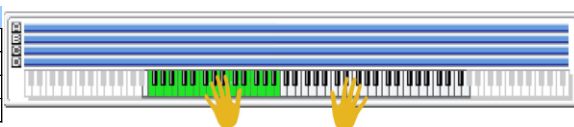

KARMA Module	A	B	C	D
NR:	U-A029	0025	1188	0016
GE Name:	Pointed Anthem	Basic Arp RANDOM	HipHop Bass 1	Arp Model 17 Dn
Category:	Arpeggio	Arpeggio	Bass Pattern	Arpeggio

SLIDER 1	Rhythm Swing %
SLIDER 2	Note Pattern
SLIDER 3	Note Replications
SLIDER 4	Note Replications
SLIDER 5	Alternate Drum Map
SLIDER 6	Kick/Snare Level
SLIDER 7	HiHats/Cym Level
SLIDER 8	Percussion Level

SW 1	Module Run [1]
SW 2	Module Run [2]
SW 3	Module Run [3]
SW 4	Module Run [4]
SW 5	Alternate DrumMap On/Off
SW 6	Repeat Repetitions
SW 7	Note Transpose
SW 8	Time Signature

008 DIMMER	
Combi Category:	Synth
Style Category:	Trance/Electro
Tempo:	148 bpm
Drum Track	P572 Acid Jazz 6 [Jazz]