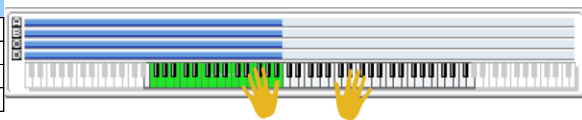

KARMA Module	A	B	C	D
NR:	U-Co21	U-Co22	0918	U-Co20
GE Name:	SoP PIANO CHORD RHYTHMIC 2	SoP BEAT DANCE DRUM 6	Guitar Strum og	SoP BASS 8
Category:	Chord Rhythmic	Drum	Strumming	Bass Pattern

SLIDER 1	Rhythm Swing %
SLIDER 2	Rhythm Pattern [1]
SLIDER 3	Duration Control
SLIDER 4	Velocity Accents
SLIDER 5	Alternate Drum Map
SLIDER 6	Velocity Level [1]
SLIDER 7	Velocity Level [2]
SLIDER 8	Velocity Level [3]

SW 1	Module Run [1]
SW 2	Module Run [2]
SW 3	Module Run [3]
SW 4	Module Run [4]
SW 5	Alternate DrumMap On/Off
SW 6	Note Voicing
SW 7	Rhythm Multiplier
SW 8	Time Signature

011 mint Pad	
Combi Category:	Pads/Vocal
Style Category:	Ambient
Tempo:	082 bpm
Drum Track	P119 Hard Rock Woman [All]