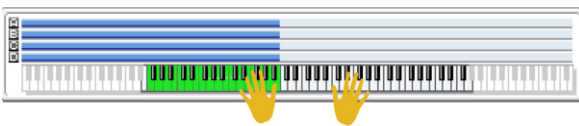

KARMA Module	A	B	C	D
NR:	1002	U-Co27	U-Co07	U-Co30
GE Name:	Dist Guitar	SoP DRUM 9	SoP Chord Rhythmic 1	SoP BASS 12
Category:	Pick	Drum	Chord Rhythmic	Bass Pattern

SLIDER 1	Rhythm Swing %
SLIDER 2	Rhythm Pattern [1]
SLIDER 3	Duration Control
SLIDER 4	Velocity Accents
SLIDER 5	Alternate Drum Map
SLIDER 6	Velocity Level [1]
SLIDER 7	Velocity Level [2]
SLIDER 8	Velocity Level [3]

SW 1	Module Run [1]
SW 2	Module Run [2]
SW 3	Module Run [3]
SW 4	Module Run [4]
SW 5	Alternate DrumMap On/Off
SW 6	Note Voicing
SW 7	Rhythm Multiplier
SW 8	Time Signature

005 SPACE AROUND	
Combi Category:	Motion Synth
Style Category:	Ambient
Tempo:	100 bpm
Drum Track	Po2o Funk constant [All]