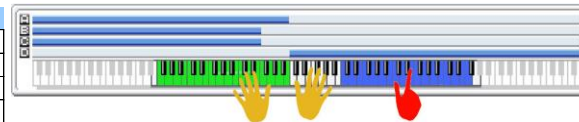

KARMA Module	A	B	C	D
NR:	1557	U-C033	U-C032	o211
GE Name:	Dance Rock [Acoustic Kits]	SoP seq ARP 2	SoP seq ARP 1	Super Sweep
Category:	Drum	Arpeggio	Arpeggio	Melodic

SLIDER 1	Rhythm Swing %
SLIDER 2	Note Pattern
SLIDER 3	Note Randomize
SLIDER 4	Note Randomize
SLIDER 5	Alternate Drum Map
SLIDER 6	Kick/Snare Level
SLIDER 7	HiHats/Cym Level
SLIDER 8	Percussion Level

SW 1	Module Run [1]
SW 2	Module Run [2]
SW 3	Module Run [3]
SW 4	Module Run [4]
SW 5	Alternate DrumMap On/Off
SW 6	Repeat Repetitions
SW 7	Note Transpose
SW 8	Time Signature