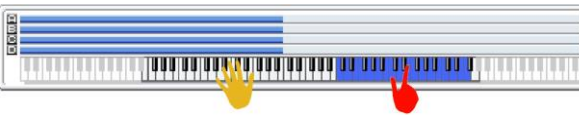

KARMA Module	A	B	C	D
NR:	U-Co28	1618	U-Co29	U-Co25
GE Name:	SoP SYNTH TECHNO PICK 3	ElectroFreestyle [Dance Kits]	SoP BASS 11	SoP SYNTH BASS 9
Category:	Pick	Drum	Bass Pattern	Bass Pattern

SLIDER 1	Rhythm Swing %
SLIDER 2	Rhythm Pattern [1]
SLIDER 3	Duration Control
SLIDER 4	Velocity Accents
SLIDER 5	Rhythm Randomize
SLIDER 6	Velocity Pattern
SLIDER 7	Pattern Select [1]
SLIDER 8	Pattern Select [2]

SW 1	Module Run [1]
SW 2	Module Run [2]
SW 3	Module Run [3]
SW 4	Module Run [4]
SW 5	Octave [1]
SW 6	Alternate DrumMap On/Off
SW 7	Octave [3]
SW 8	Pattern Randomize[1]