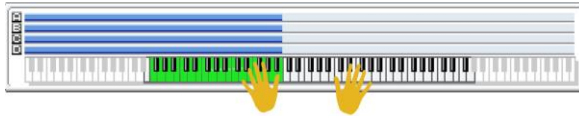

021 WAVES AND SAX	
Combi Category:	LeadSplit
Style Category:	New Age
Tempo:	098 bpm
Drum Track	P188 Simple Swing [Jazz]

KARMA Module	A	B	C	D
NR:	U-Co05	0000	U-Co18	U-Co03
GE Name:	SoP ARP PAD 1	Arp Model 01 Up/Dn	SoP BASS 7	SoP DRUM 2
Category:	Arpeggio	Arpeggio	Bass Pattern	Drum

SLIDER 1	Rhythm Swing %
SLIDER 2	Rhythm Complexity
SLIDER 3	Duration Control
SLIDER 4	Velocity Accents
SLIDER 5	Kick/Snare Level
SLIDER 6	HiHats/Cym Level
SLIDER 7	Percussion Level
SLIDER 8	Alternate Drum Map

SW 1	Module Run [1]
SW 2	Module Run [2]
SW 3	Module Run [3]
SW 4	Module Run [4]
SW 5	Octave [1]
SW 6	Octave [2]
SW 7	Fill
SW 8	Alternate DrumMap On/Off

022 HIGH LEVEL GUITAR	
Combi Category:	LeadSplit
Style Category:	Rock
Tempo:	100 bpm
Drum Track	P686 Dreaming [Dance]