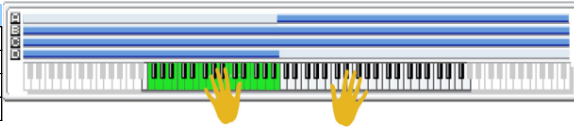

006 XTRACT	
Combi Category:	Synth
Style Category:	Dance
Tempo:	140 bpm
Drum Track	P686 Dreaming [Dance]

KARMA Module	A	B	C	D
NR:	0577	1777	0437	1145
GE Name:	Rhythmic Piano 3/4	Trance4Floor [Dance Kits]	A.Piano Rhyth	Bass Pump
Category:	Harmonic (Poly)	Drum	Harmonic (Poly)	Bass Pattern

SLIDER 1	Rhythm Swing %
SLIDER 2	Rhythm Pattern [1]
SLIDER 3	Duration Control
SLIDER 4	Velocity Accents
SLIDER 5	Alternate Drum Map
SLIDER 6	Velocity Level [1]
SLIDER 7	Velocity Level [2]
SLIDER 8	Velocity Level [3]

SW 1	Module Run [1]
SW 2	Module Run [2]
SW 3	Module Run [3]
SW 4	Module Run [4]
SW 5	Alternate DrumMap On/Off
SW 6	Note Voicing
SW 7	Rhythm Multiplier
SW 8	Time Signature

007 WORLD ANALOGS	
Combi Category:	Pads/Vocal
Style Category:	Electronic/Ambient
Tempo:	100 bpm
Drum Track	P 132 Light Rock 4 [All]