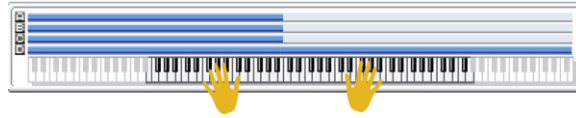

024 WRONG TRANSLATION	
Combi Category:	Keyboard
Style Category:	Ambient
Tempo:	100 bpm
Drum Track	P533 FrenchTrip [D'n'B]

KARMA Module	A	B	C	D
NR:	U-Co09	U-Co11	1263	0878
GE Name:	SoP DRUM ROCK 4	SoP FUNKY BASS 4	Gated Thing 1	TranceComp 2
Category:	Drum	Bass Pattern	Gated	Chord Rhythmic

SLIDER 1	Rhythm Swing %
SLIDER 2	Rhythm Complexity
SLIDER 3	Duration Control
SLIDER 4	Velocity Accents
SLIDER 5	Rhythm Multiplier
SLIDER 6	FX/Ctrl Pattern
SLIDER 7	Waveform Select
SLIDER 8	Chord Size/Density

SW 1	Module Run [1]
SW 2	Module Run [2]
SW 3	Module Run [3]
SW 4	Module Run [4]
SW 5	Alternate DrumMap On/Off
SW 6	Octave [2]
SW 7	Octave [3]
SW 8	Octave [4]

025 LIQUID	
Combi Category:	Synth
Style Category:	Pop / Dance
Tempo:	150 bpm
Drum Track	P690 Suppa'Star [Dance]