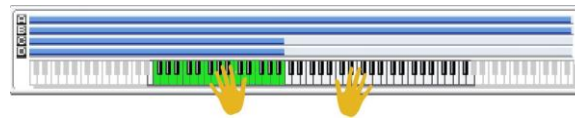

KARMA Module	A	B	C	D
NR:	U-Co24	U-Co03	U-Co25	U-Co31
GE Name:	SoP Tech DRUM 8	SoP DRUM 2	SoP SYHTH BASS 9	oP PIANO CHORD RHYTHMIC
Category:	Drum	Drum	Bass Pattern	Chord Rhythmic

SLIDER 1	Rhythm Swing %
SLIDER 2	Note Pattern
SLIDER 3	Note Randomize
SLIDER 4	Note Randomize
SLIDER 5	Note Transpose
SLIDER 6	Note Transpose
SLIDER 7	Velocity Level [1]
SLIDER 8	Velocity Level [1]

SW 1	Module Run [1]
SW 2	Module Run [2]
SW 3	Module Run [3]
SW 4	Module Run [4]
SW 5	Rhythm Multiplier
SW 6	Rhythm Multiplier
SW 7	Repeat Repetitions
SW 8	Bend On/Off

017 MOTION LEAD	
Combi Category:	LeadSplit
Style Category:	Ambient
Tempo:	122 bpm
Drum Track	P686 Dreaming [Dance]