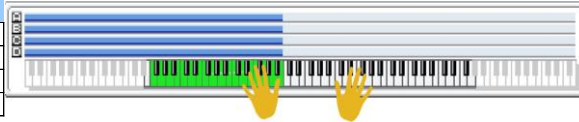

018 EURO BEAT	
Combi Category:	Synth
Style Category:	Pop / Dance
Tempo:	120 bpm
Drum Track	P441 Teknotropic 2 [Dance]

KARMA Module	A	B	C	D
NR:	1772	U-Ao56	U-Ao86	o677
GE Name:	Trance 2 [Dance Kits]	Trance Bass Riff	WS Pulse Bass 1	Cyber Choir 2
Category:	Drum	Bass Pattern	Wavesequene	Chord Rhythmic

SLIDER 1	Rhythm Swing %
SLIDER 2	Rhythm Complexity
SLIDER 3	Duration Control
SLIDER 4	Velocity Accents
SLIDER 5	Rhythm Multiplier
SLIDER 6	FX/Ctrl Pattern
SLIDER 7	Waveform Select
SLIDER 8	Chord Size/Density

SW 1	Module Run [1]
SW 2	Module Run [2]
SW 3	Module Run [3]
SW 4	Module Run [4]
SW 5	Alternate DrumMap On/Off
SW 6	Note Sweep
SW 7	Note Transpose
SW 8	Note Transpose [1]

019 MERMAID	
Combi Category:	Pads/Vocal
Style Category:	Ambient
Tempo:	120 bpm
Drum Track	P631 Ol'School K1+S1 [All]