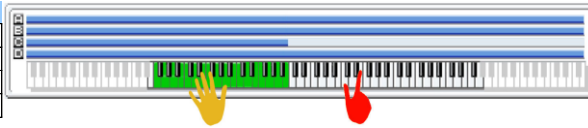

KARMA Module	A	B	C	D
NR:	1551	U-Co09	1164	0655
GE Name:	Classic DnB [Dance Kits]	SoP DRUM ROCK 4	Duration Bass	Arctic Voices 2
Category:	Drum	Drum	Bass Pattern	Chord Rhythmic

SLIDER 1	Rhythm Swing %
SLIDER 2	Rhythm Complexity
SLIDER 3	Duration Control
SLIDER 4	Velocity Accents
SLIDER 5	Alternate Drum Map
SLIDER 6	Alternate Drum Map
SLIDER 7	Percussion Pattern
SLIDER 8	Repeat Transpose

SW 1	Module Run [1]
SW 2	Module Run [2]
SW 3	Module Run [3]
SW 4	Module Run [4]
SW 5	Alternate DrumMap On/Off
SW 6	Alternate DrumMap On/Off
SW 7	Octave [3]
SW 8	Rhythm Multiplier [1]