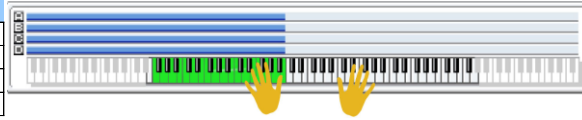

009 AGENTS	
Combi Category:	LeadSplit
Style Category:	Film
Tempo:	076 bpm
Drum Track	P572 Acid Jazz 6 [Jazz]

KARMA Module	A	B	C	D
NR:	U-Co16	U-Co06	U-Co17	1516
GE Name:	SoP Pick 2	SoP DRUM 3	SoP BASS 6	Analog Machine [Dance Kits]
Category:	Pick	Drum	Bass Pattern	Drum

SLIDER 1	Rhythm Swing %
SLIDER 2	Rhythm Complexity
SLIDER 3	Duration Control
SLIDER 4	Velocity Accents
SLIDER 5	Rhythm Randomize
SLIDER 6	Velocity Pattern
SLIDER 7	Pattern Select [1]
SLIDER 8	Pattern Select [2]

SW 1	Module Run [1]
SW 2	Module Run [2]
SW 3	Module Run [3]
SW 4	Module Run [4]
SW 5	Octave [1]
SW 6	Alternate DrumMap On/Off
SW 7	Octave [3]
SW 8	Alternate DrumMap On/Off

010 GUITAR FUNKY RHYTHM	
Combi Category:	Guitar/Plucked
Style Category:	Funk
Tempo:	107 bpm
Drum Track	P686 Dreaming [Dance]