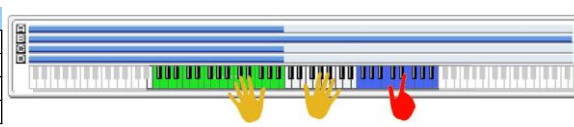

KARMA Module	A	B	C	D
NR:	U-C010	1784	0776	1209
GE Name:	SoP Pick 1	U-T E K N O [Dance Kits]	Tekkno	Seq Bass
Category:	Pick	Drum	Chord Rhythmic	Bass Pattern

SLIDER 1	Rhythm Swing %
SLIDER 2	Rhythm Pattern [1]
SLIDER 3	Duration Control
SLIDER 4	Velocity Accents
SLIDER 5	Alternate Drum Map
SLIDER 6	Velocity Level [1]
SLIDER 7	Velocity Level [2]
SLIDER 8	Velocity Level [3]

SW 1	Module Run [1]
SW 2	Module Run [2]
SW 3	Module Run [3]
SW 4	Module Run [4]
SW 5	Alternate DrumMap On/Off
SW 6	Note Voicing
SW 7	Rhythm Multiplier
SW 8	Time Signature