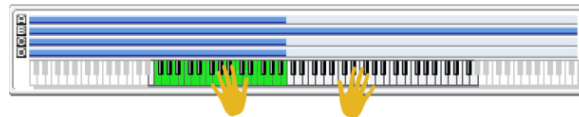

KARMA Module	A	B	C	D
NR:	1009	U-Co09	1031	U-Co08
GE Name:	Floydesque	SoP DRUM ROCK 4	StrumPick	SoP BASS 3
Category:	Pick	Drum	Pick	Bass Pattern

SLIDER 1	Rhythm Swing %
SLIDER 2	Rhythm Pattern [1]
SLIDER 3	Duration Control
SLIDER 4	Velocity Accents
SLIDER 5	Alternate Drum Map
SLIDER 6	Velocity Level [1]
SLIDER 7	Velocity Level [2]
SLIDER 8	Velocity Level [3]

SW 1	Module Run [1]
SW 2	Module Run [2]
SW 3	Module Run [3]
SW 4	Module Run [4]
SW 5	Alternate DrumMap On/Off
SW 6	Note Voicing
SW 7	Rhythm Multiplier
SW 8	Time Signature

023 BAD LEAD	
Combi Category:	LeadSplit
Style Category:	Techno / Trance
Tempo:	144 bpm
Drum Track	P550 DirtnGrind [Tricki]